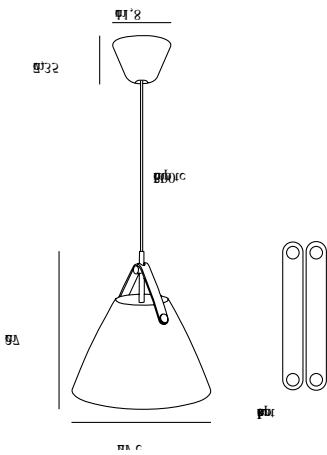

# STRAP 27 | PENDANT | WHITE

84333001

Voltage (V): 230 Volt  
IP degree: IP20  
Maximum bulb wattage (W): 40W  
Class (Class 1, Class 2, Class 3):  
Class 2 (Double isolated)  
Bulb base: E27  
Dimmerable: Yes with compatible bulb

Primary material: Metal  
Secondary material: Leather  
Color of the cable: White  
Length of the cable (cm): 300  
Surface material of the cable:  
Textile  
Is the cable replaceable: False

Color: White  
Height (cm): 27  
Shade Diameter (cm): 27  
Shade Height (cm): 27.2  
EAN: 5701581337787  
TUN: 1845283  
Item Number: 84333001

Pcs Per Master Carton: 3  
Sales Box Height (cm): 20  
Sales Box Width(cm): 29  
Sales Box Depth (cm): 29  
Sales Box Volume m<sup>3</sup> : 0.0168  
Product net weight (kg): 0.8

- Industrial look • Nordic style
- Incl. black and neutral coloured leather strap • Material mix - metal and leather