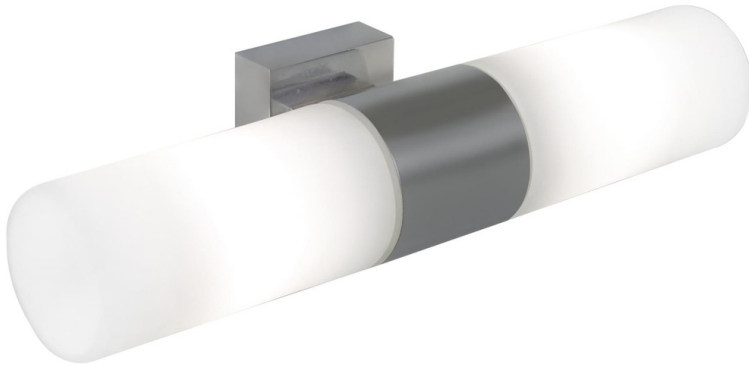

Nordlux - Tangens - 17141032 - Steel Opal Glass 2 Light IP44 Bathroom Strip Wall Light

REFERENCE

- SKU: FCL-14297
- Supplier SKU: 17141032
- Barcode: 5701581120051

DESCRIPTION

Tangens Double bathroom light in stylish and simple design from Nordlux.

CATEGORY

- Brand: Nordlux
- Family: Tangens
- Category: Bathroom Lighting / Wall / Strip

APPEARANCE

- Base: Brushed Steel Plate
- Shade: Opal Glass

DIMENSION

- Height: 60mm
- Width: 310mm
- Depth: 95mm
- Weight: .44kg

LIGHT SOURCE

- Lamp included: No
- Lamp detail: 2 x 25W Max E14 SES (required)
- Dimmable
- Energy class: Not applicable
- Switch: No

SPECIFICATION

- Ingress protection: IP44
- Class: Class II - Double Insulated, No Earth
- Voltage: 240V