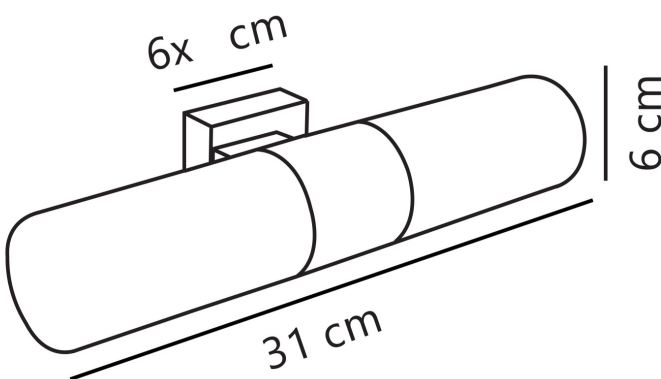

CATEGORY

- Brand: Nordlux
- Family: Tangens
- Category: Bathroom Lighting / Wall / Strip

APPEARANCE

- Base: Brushed Steel Plate
- Shade: Opal Glass

DIMENSION

- Height: 60mm
- Width: 310mm
- Depth: 95mm
- Weight: .44kg

LIGHT SOURCE

- Lamp included: No
- Lamp detail: 2 x 25W Max E14 SES (required)
- Dimmable
- Energy class: Not applicable
- Switch: No

SPECIFICATION

- Ingress protection: IP44
- Class: Class II - Double Insulated, No Earth
- Voltage: 240V