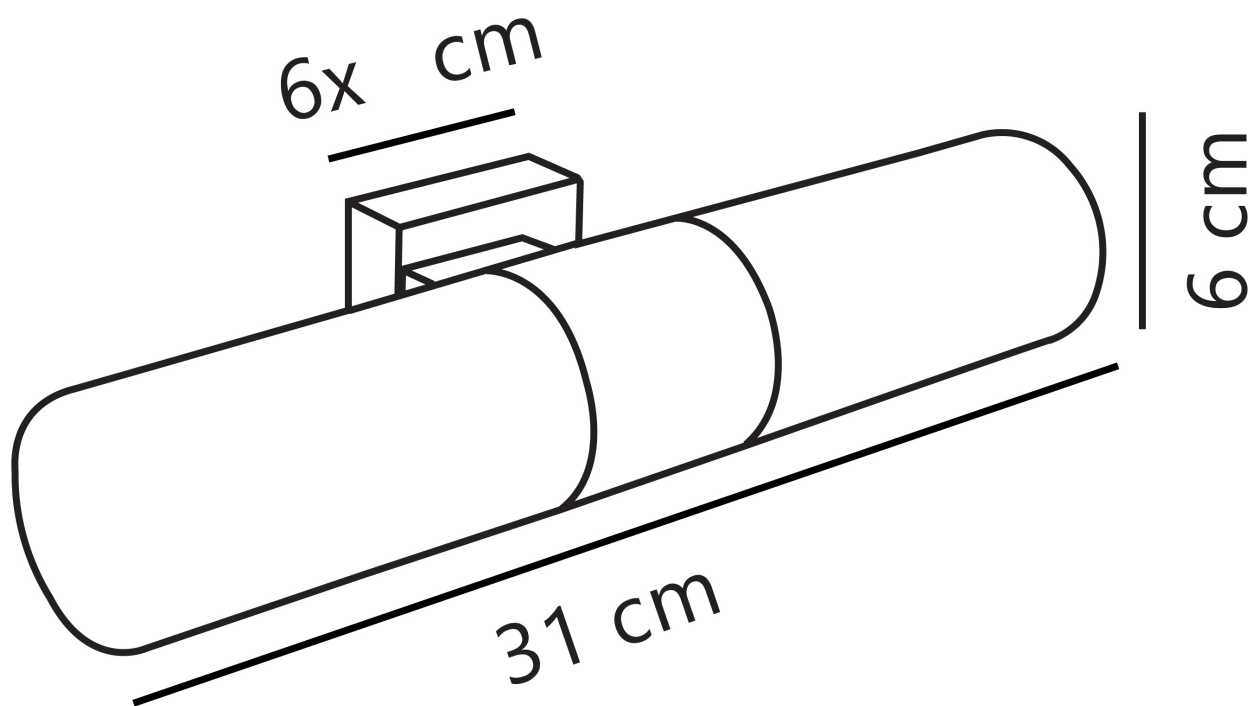

Nordlux - Tangens - 17141032 - Steel Opal Glass 2 Light IP44 Bathroom Strip Wall Light

CONTACT