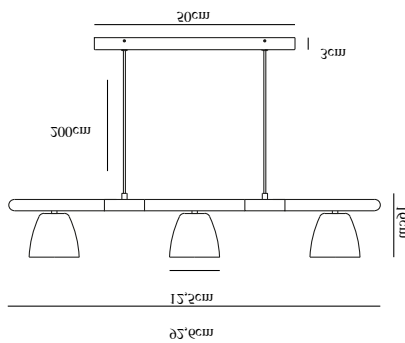

THEO | PENDANT | BLACK

2112603003

nordlux®

Voltage (V): 230 Volt
IP degree: IP20
Maximum bulb wattage (W): 35W
Class (Class 1, Class 2, Class 3):
Class 2 (Double isolated)
Bulb base: GU10

Primary material: Metal
Secondary material: Wood
Color of the cable: Black
Length of the cable (cm): 200
Surface material of the cable:
Textile
Is the cable replaceable: False
Color: Black

Height (cm): 36
Width (cm): 12.5
Shade Diameter (cm): 12.5
Lenght (cm): 92.6

EAN: 5704924005671
TUN: 2148647
Item Number: 2112603003
Pcs Per Master Carton: 2

Sales Box Height (cm): 99
Sales Box Width(cm): 25
Sales Box Depth (cm): 15
Sales Box Volume m³ : 0.0371
Product net weight (kg): 1.9