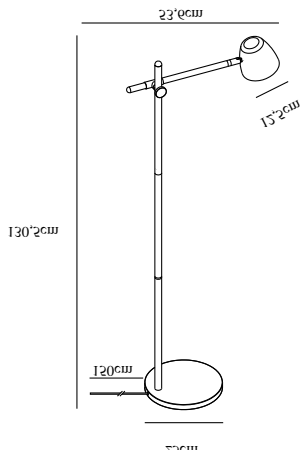

# THEO | FLOOR LAMP | BLACK

2112654003

nordlux®

Voltage (V): 230 Volt  
IP degree: IP20  
Maximum bulb wattage (W): 35W  
Class (Class 1, Class 2, Class 3):  
Class 2 (Double isolated)  
Bulb base: GU10  
Switch placement: On the cable

Primary material: Metal  
Secondary material: Wood  
Color of the cable: Black  
Length of the cable (cm): 150  
Surface material of the cable:  
Textile  
Is the cable replaceable: False  
Color: Black

Height (cm): 130.5  
Width (cm): 25  
Tube Diameter (cm): 2.2  
Shade Diameter (cm): 12.5  
Outdoor base dimension (cm): 25  
Length (cm): 53.6  
Tilt Angle (°): 90  
Turning Angle (°): 350

Sales Box Height (cm): 59  
Sales Box Width (cm): 44  
Sales Box Depth (cm): 15  
Sales Box Volume m<sup>3</sup>: 0.0389  
Product net weight (kg): 3.3

EAN: 5704924005701  
TUN: 2148753  
Item Number: 2112654003  
Pcs Per Master Carton: 2

- Soft natural design • Elegant mix of wood and metal
- Adjustable lamp head for a directional light

Invite nature into your home with a trendy combination of wood and metal. The Theo series radiates a very modern and unique design expression that is softened by the use of light ash wood. The flexible lamp head can easily be adjusted for a pleasant, directional light.