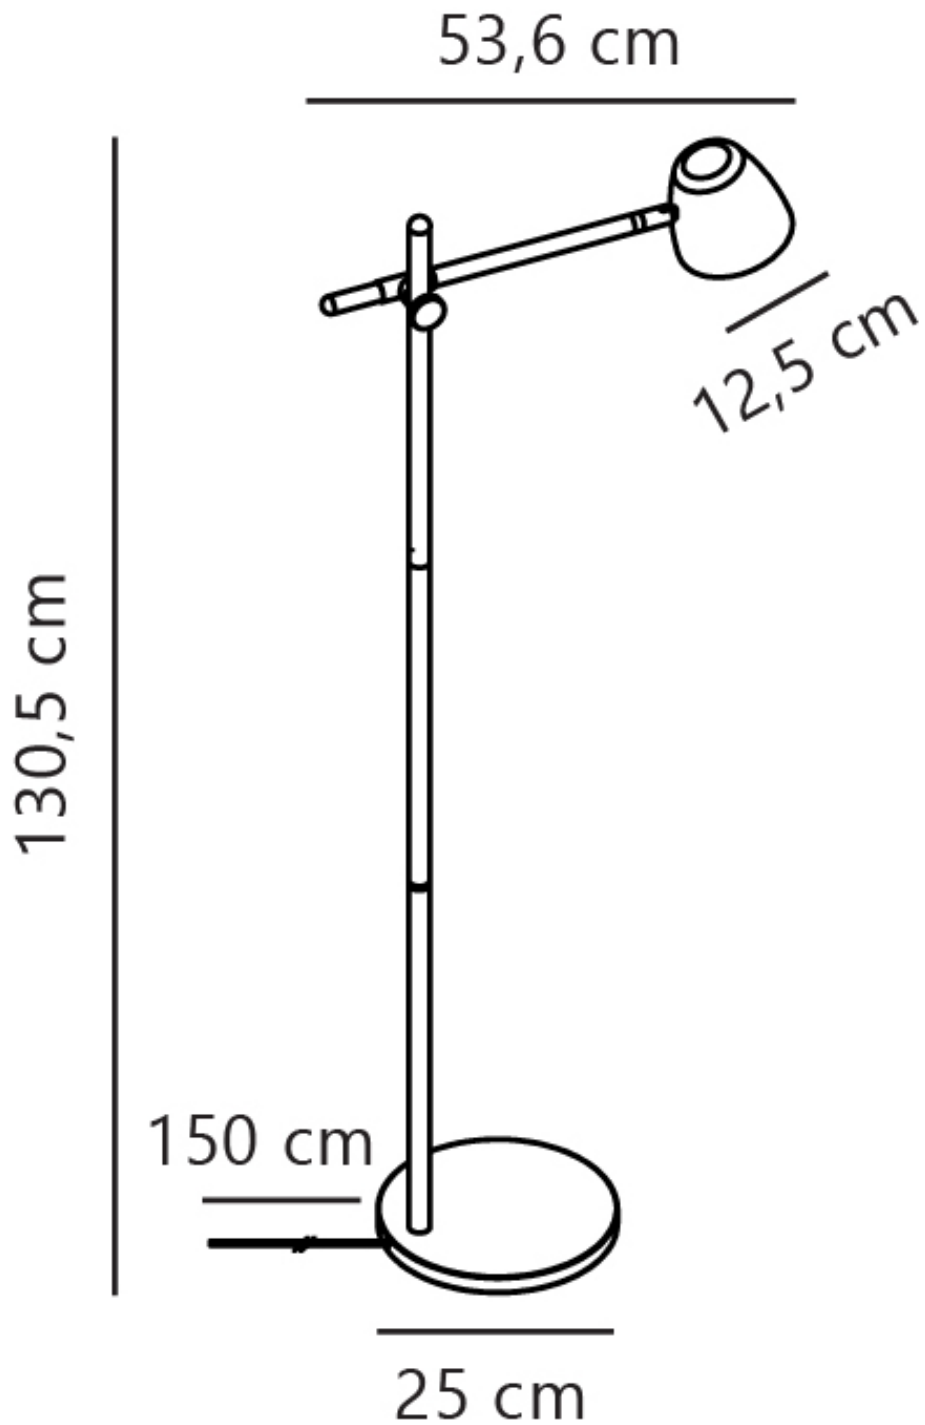

Nordlux - Theo - 2112654003 - Black Wood Floor Reading Lamp

CONTACT