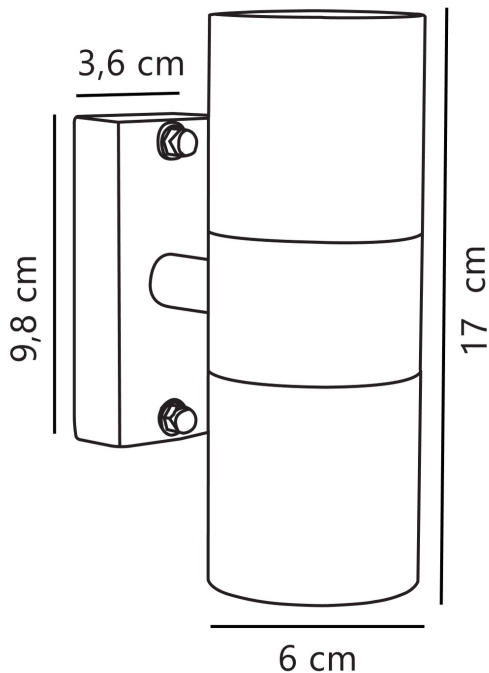

SPECIFICATION

- Ingress protection: IP54
- Class: Class I - Single Insulated, Earthed
- Voltage: 240V