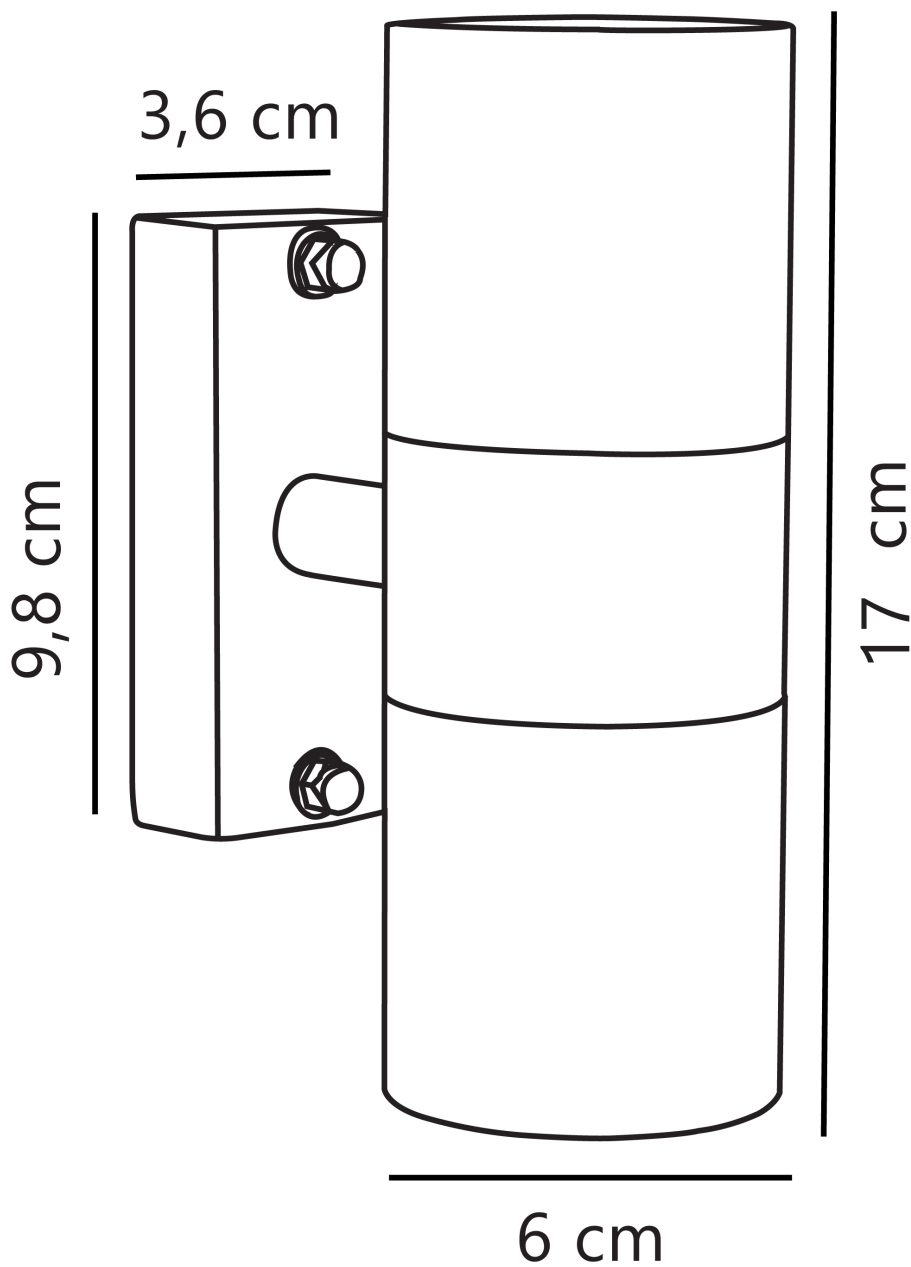

Nordlux - Tin - 21279930 - Copper Clear Glass 2 Light IP54 Outdoor Wall Washer Light