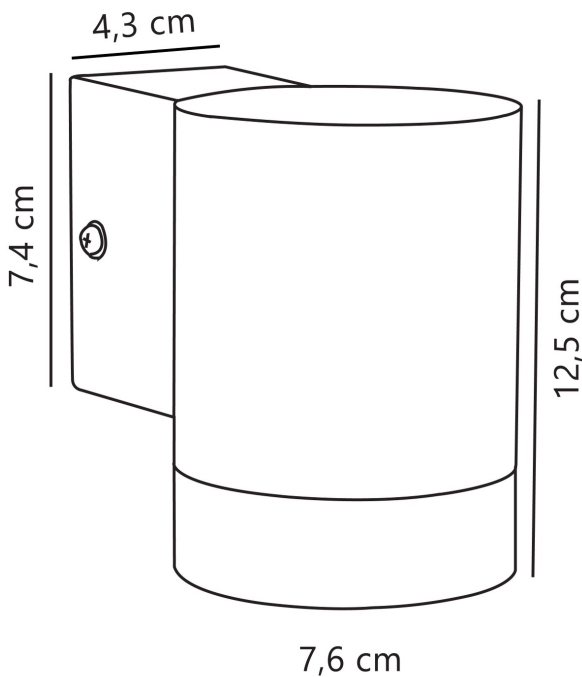

Nordlux - Tin Maxi - 21519929 - Brushed Aluminium Clear Glass 2 Light IP54 Outdoor Wall Washer Light

REFERENCE

- SKU: FCL-14315
- Supplier SKU: 21519929
- Barcode: 5701581329089

DESCRIPTION

Stylish outdoor wall light from Nordlux in streamlined design - a gorgeous outdoor light source for the front door or near the carport. The light has two light bulbs, which give an elegant and interesting lighting.

CATEGORY

- Brand: Nordlux
- Family: Tin
- Category: Outdoor Lighting / Wall / Washer

APPEARANCE

- Base: Brushed Aluminium
- Shade: Clear Glass

DIMENSION

- Height: 190mm
- Width: 76mm
- Depth: 125mm
- Weight: .48kg

LIGHT SOURCE

- Lamp included: No
- Lamp detail: 2 x 35W Max GU10 Halogen (required)
- Dimmable
- Energy class: Not applicable
- Switch: No

SPECIFICATION

- Ingress protection: IP54
- Class: Class I - Single Insulated, Earthed
- Voltage: 240V