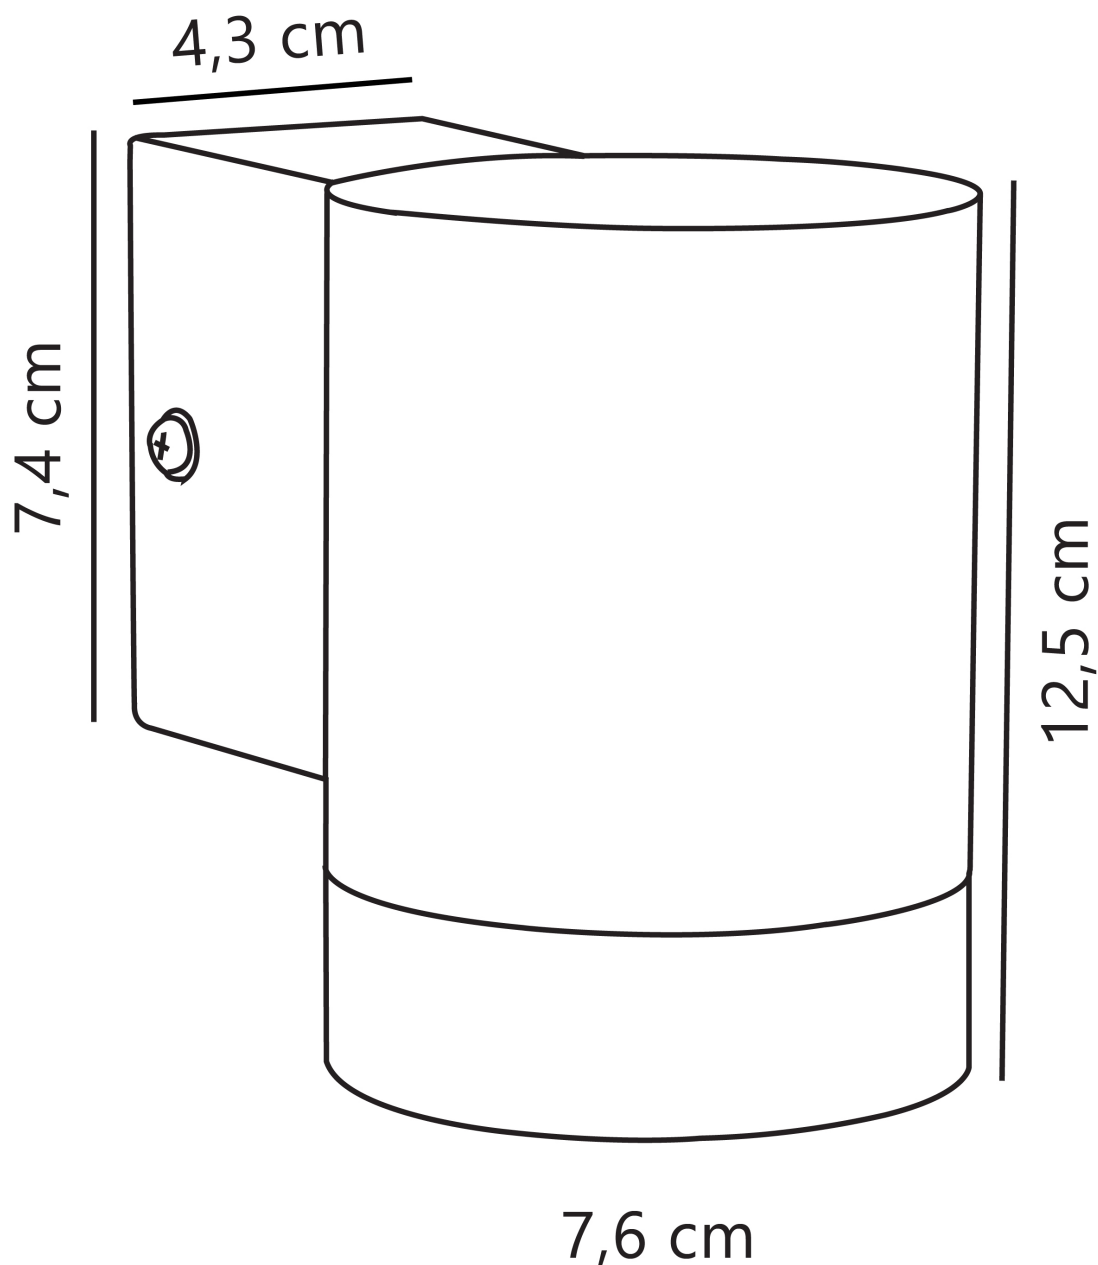

Nordlux - Tin Maxi - 21519929 - Brushed Aluminium Clear Glass 2 Light IP54 Outdoor Wall Washer Light

CONTACT