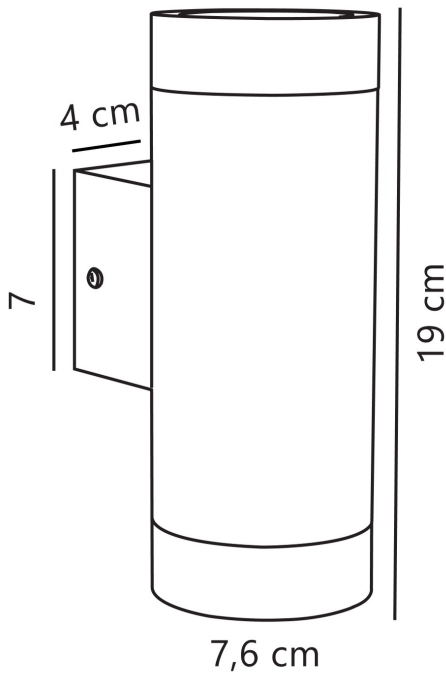

Nordlux - Tin Maxi - 21519903 - Black Clear Glass 2 Light IP54 Outdoor Wall Washer Light

REFERENCE

- SKU: FCL-14316
- Supplier SKU: 21519903
- Barcode: 5701581323186

DESCRIPTION

Stylish outdoor wall light from Nordlux in streamlined design - a gorgeous outdoor light source for the front door or near the carport. The light has two light bulbs, which give an elegant and interesting lighting.

CATEGORY

- Brand: Nordlux
- Family: Tin
- Category: Outdoor Lighting / Wall / Washer

APPEARANCE

- Base: Black Paint
- Shade: Clear Glass

DIMENSION

- Height: 190mm
- Width: 76mm
- Depth: 125mm
- Weight: .48kg

LIGHT SOURCE

- Lamp included: No
- Lamp detail: 2 x 35W Max GU10 Halogen (required)
- Dimmable
- Energy class: Not applicable
- Switch: No

SPECIFICATION

- Ingress protection: IP54
- Class: Class I - Single Insulated, Earthed
- Voltage: 240V