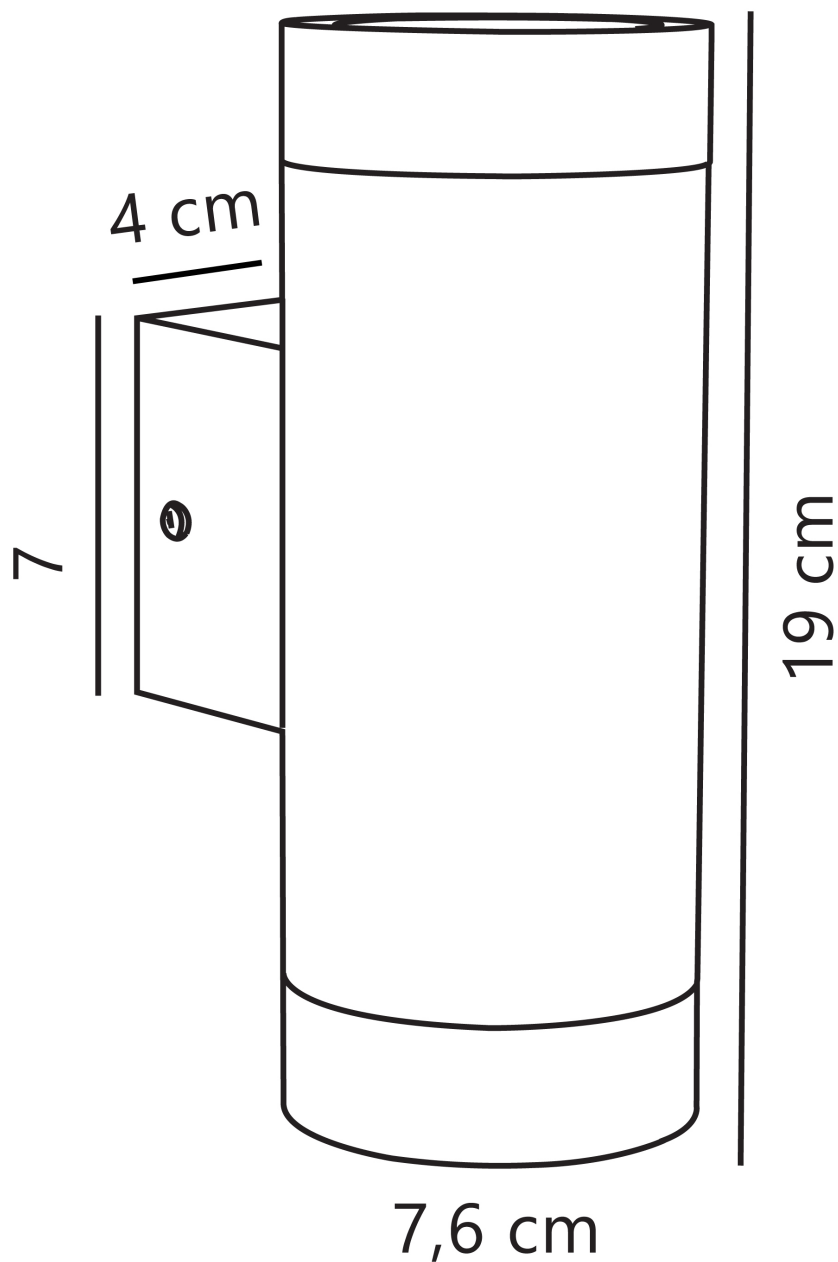

Nordlux - Tin Maxi - 21519903 - Black Clear Glass 2 Light IP54 Outdoor Wall Washer Light