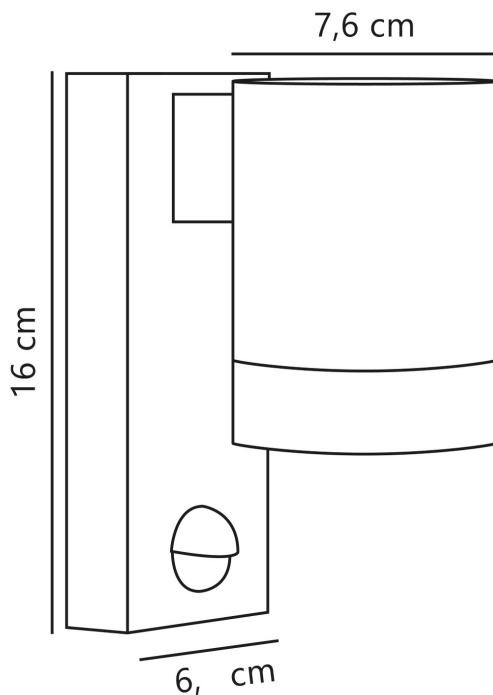

Nordlux - Tin Maxi - 21509103 - Black Clear Glass IP54 Outdoor Sensor Wall Light

REFERENCE

- SKU: FCL-14317
- Supplier SKU: 21509103
- Barcode: 5701581328686

DESCRIPTION

Wall light with motion sensor from Nordlux, crafted in a very stylish and modern design. The light will fit perfectly on the outer wall or as a patio light.

CATEGORY

- Brand: Nordlux
- Family: Tin
- Category: Outdoor Lighting / Wall / Sensor

APPEARANCE

- Base: Black Paint
- Shade: Clear Glass

DIMENSION

- Height: 160mm
- Width: 76mm
- Depth: 125mm
- Weight: .38kg

LIGHT SOURCE

- Lamp included: No
- Lamp detail: 35W Max GU10 Halogen (required)
- Dimmable
- Energy class: Not applicable
- Switch: No

SPECIFICATION

- Ingress protection: IP54
- Sensor: PIR Motion Sensor
- Class: Class I - Single Insulated, Earthed
- Voltage: 240V

CONTACT