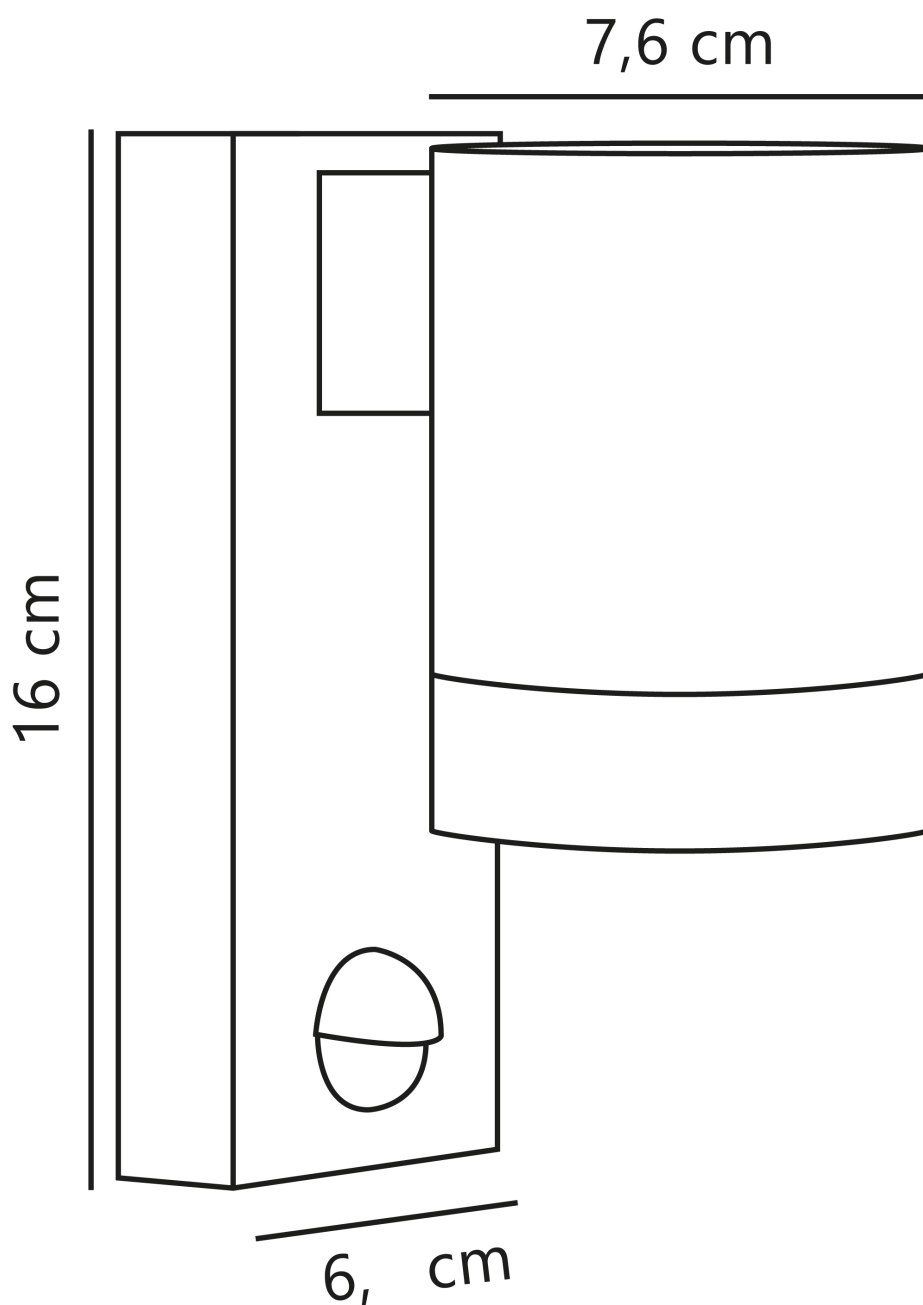

Nordlux - Tin Maxi - 21509103 - Black Clear Glass IP54 Outdoor Sensor Wall Light

CONTACT