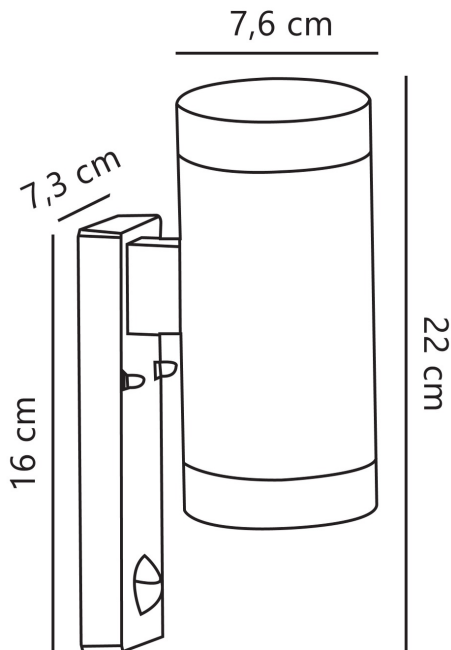

Nordlux - Tin Maxi Sensor - 21519103 - Black Clear Glass 2 Light IP54 Outdoor Sensor Wall Light

REFERENCE

- SKU: FCL-14319
- Supplier SKU: 21519103
- Barcode: 5701581329287

DESCRIPTION

This attractive Nordlux wall light is made of black painted aluminium and provides good lighting for your main entrance or garage. The design is simple and Scandinavian - the quality is high. This version of the Tin Maxi light has 2 light bulbs, which diffuse light both upward and downward - a very elegant detail. This light has a built-in sensor that activates upon sensing movement, and shuts off when all is still.

CATEGORY

- Brand: Nordlux
- Family: Tin
- Category: Outdoor Lighting / Wall / Sensor

APPEARANCE

- Base: Black Paint
- Shade: Clear Glass

DIMENSION

- Height: 220mm
- Width: 76mm
- Depth: 125mm
- Weight: .54kg

LIGHT SOURCE

- Lamp included: No
- Lamp detail: 2 x 35W Max GU10 Halogen (required)
- Dimmable
- Energy class: Not applicable
- Switch: No

SPECIFICATION

- Ingress protection: IP54
- Sensor: PIR Motion Sensor
- Class: Class I - Single Insulated, Earthed
- Voltage: 240V