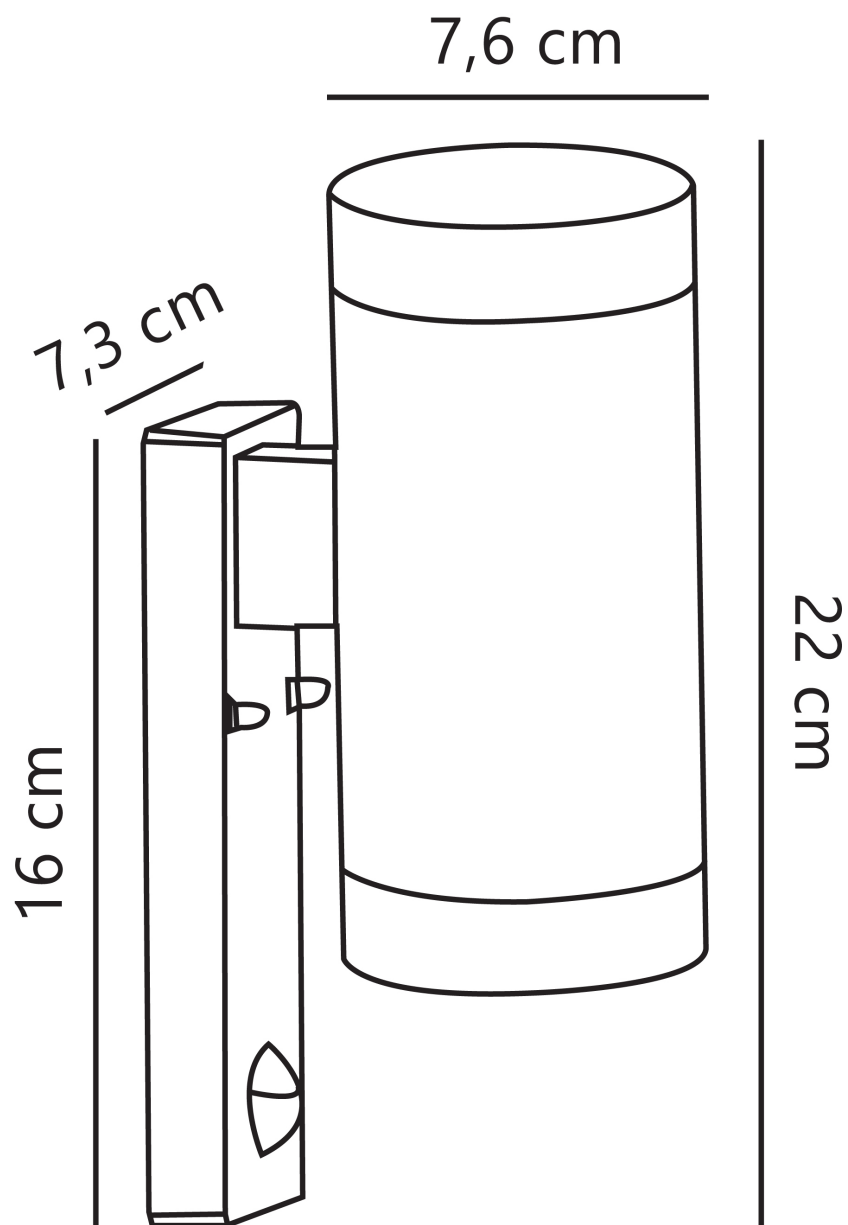

Nordlux - Tin Maxi Sensor - 21519103 - Black Clear Glass 2 Light IP54 Outdoor Sensor Wall Light

CONTACT