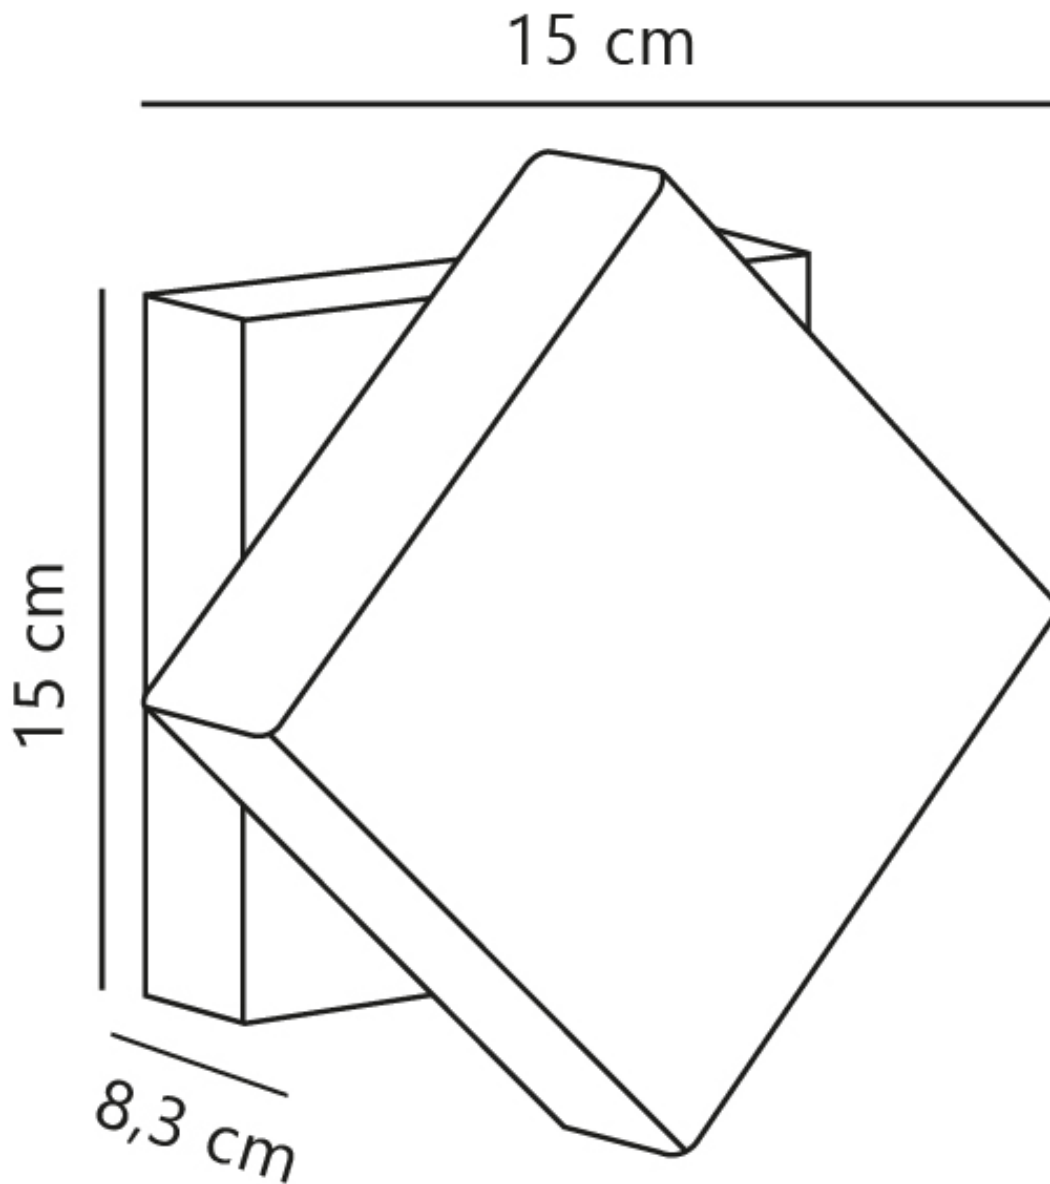

Nordlux - Turn - 2019061003 - LED Black IP54 Outdoor Wall Washer Light