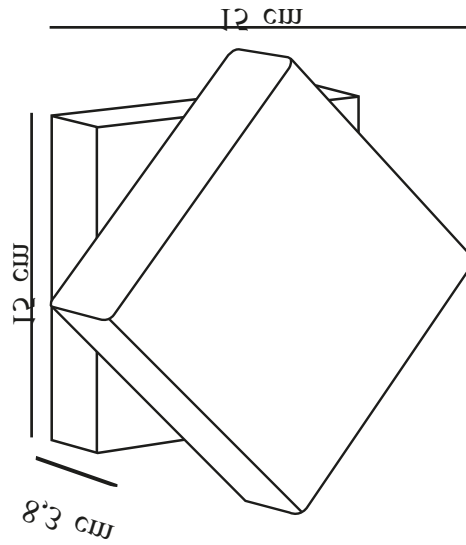

# TURN | WALL LIGHT | WHITE

2019061001

nordlux®

Voltage (V): 230 Volt  
IP degree: IP54  
Class (Class 1, Class 2, Class 3):  
Class 1 (Earth contact)  
Socket type: LED Module  
Dimmerable: True  
Parallel connection: True

Primary material: Aluminium  
Suitable for Seaside: False  
Colour: White

Width (cm): 15  
Length (cm): 15  
Projection (cm): 8.3  
EAN: 5704924000621  
TUN: 2085847  
Item Number: 2019061001  
Pcs Per Master Carton: 3  
Sales Box Height (cm): 16

Sales Box Width (cm): 15.5  
Sales Box Depth (cm): 8.8  
Sales Box Volume m<sup>3</sup> : 0.0022  
Product net weight (kg): 1.05

Brightness of light (Lumen): 800  
Colour temperature (Kelvin): 2700  
Ra-value : 80  
Lifetime (hours): 30000  
Beam angle (°) : 120  
Energy class: F  
Actual watt (W): 13.8

Turn is made of white lacquered aluminium. The light can be dimmed and furthermore, the lamp can be connected in parallel which makes Turn very practical.