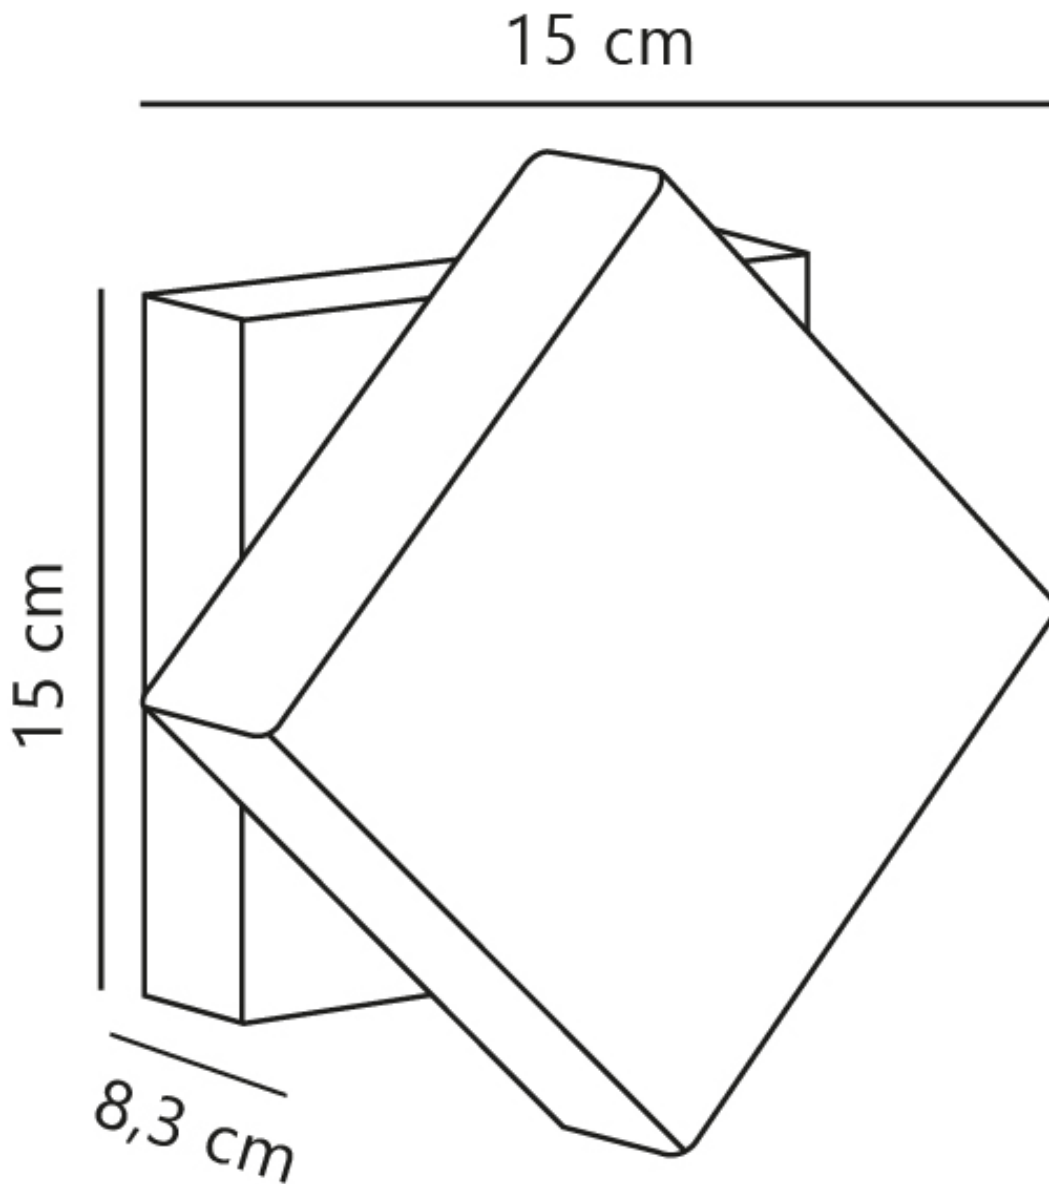

Nordlux - Turn - 2019061001 - LED White IP54 Outdoor Wall Washer Light

CONTACT