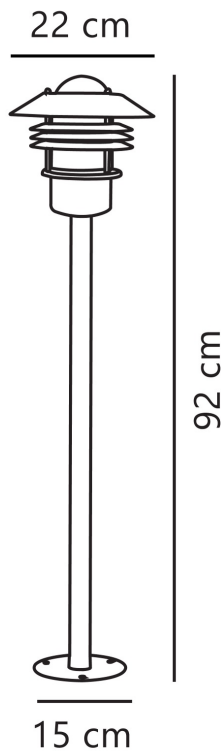

Nordlux - Vejers - 25118003 - Black Clear Glass IP54 Outdoor Post Light

REFERENCE

- SKU: FCL-14340
- Supplier SKU: 25118003
- Barcode: 5701581032071

DESCRIPTION

A classic light fixture from Nordlux, suitable for mounting in the driveway, at the entrance, on the terrace, or on the patio. An elegant garden light, whose simple and classic design makes it very useful. The light can be placed next to the mailbox or along walkways.

DIMENSION

- Height: 920mm
- Diameter: 220mm
- Weight: 1.98kg

LIGHT SOURCE

- Lamp included: No
- Lamp detail: 60W Max E27 ES (required)
- Dimmable
- Energy class: Not applicable
- Switch: No

SPECIFICATION

- Ingress protection: IP54
- Class: Class II - Double Insulated, No Earth
- Voltage: 240V