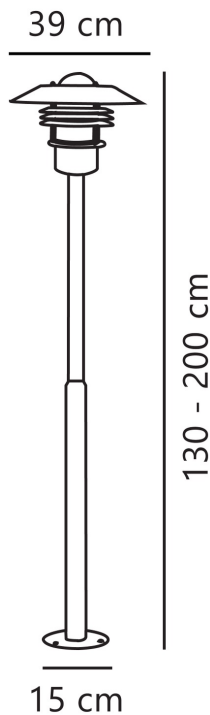

Nordlux - Vejers - 25168031 - Galvanized Steel Clear Glass IP54 Outdoor Lamp Post

REFERENCE

- SKU: FCL-14343
- Supplier SKU: 25168031
- Barcode: 5701581228573

DESCRIPTION

A classic light fixture from Nordlux, suitable for mounting in the driveway, at the entrance, on the terrace, or on the patio. Beautiful 2-metre-tall garden light, whose simple and classic design makes it very useful. The light can be placed at an entrance or along walkways.

CATEGORY

- Brand: Nordlux
- Family: Vejers
- Category: Outdoor Lighting / Post & Pedestal / Lamp

APPEARANCE

- Base: Galvanized Steel
- Shade: Clear Glass

DIMENSION

- Height: 2150mm
- Diameter: 390mm
- Weight: 6.22kg