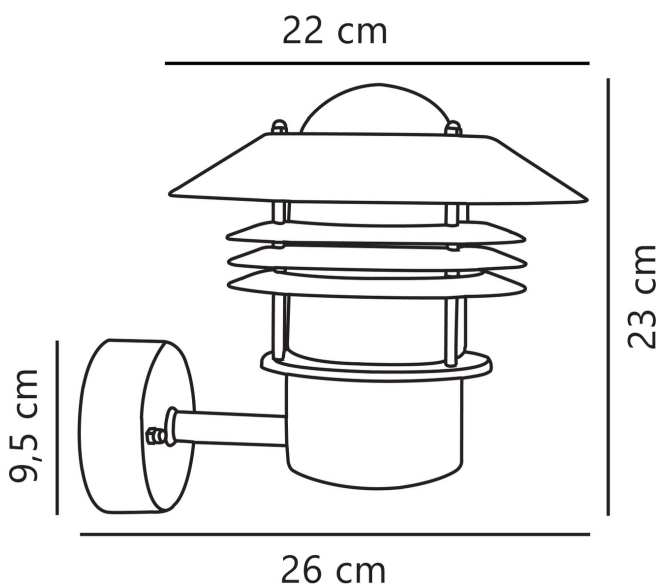

Nordlux - Vejers - 25091003 - Black Clear Glass IP54 Outdoor Wall Light

REFERENCE

- SKU: FCL-14344
- Supplier SKU: 25091003
- Barcode: 5701581030077

DESCRIPTION

A classic light fixture from Nordlux, suitable for mounting in the driveway, at the entrance, on the terrace, or on the patio. This model is designed with an upward facing lampshade.

CATEGORY

- Brand: Nordlux
- Family: Vejers
- Category: Outdoor Lighting / Wall / Decorative

APPEARANCE

- Base: Black Paint
- Shade: Clear Glass

DIMENSION

- Height: 230mm
- Width: 220mm
- Depth: 260mm
- Weight: 1.54kg

LIGHT SOURCE

- Lamp included: No
- Lamp detail: 60W Max E27 ES (required)
- Dimmable
- Energy class: Not applicable
- Switch: No

SPECIFICATION

- Ingress protection: IP54
- Class: Class I - Single Insulated, Earthed
- Voltage: 240V

CONTACT