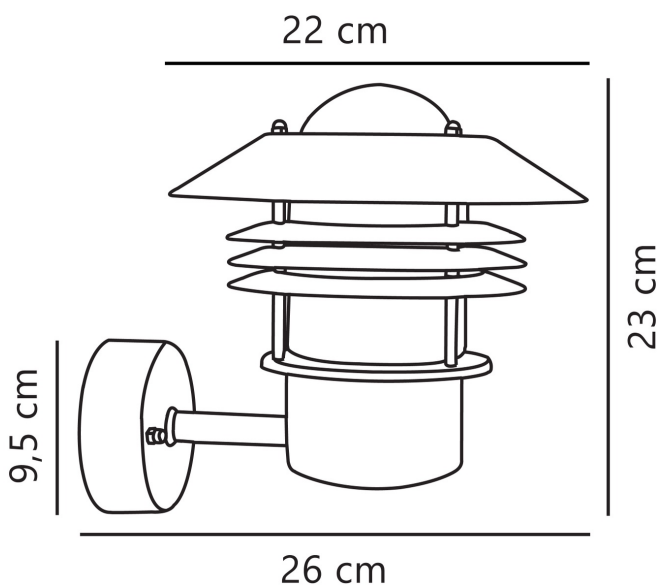

Nordlux - Vejers - 25091031 - Galvanized Steel Clear Glass IP54 Outdoor Wall Light

REFERENCE

- SKU: FCL-14345
- Supplier SKU: 25091031
- Barcode: 5701581092068

DESCRIPTION

A classic light fixture from Nordlux, suitable for mounting in the driveway, at the entrance, on the terrace, or on the patio. This model is designed with an upward facing lampshade.

The galvanised finish makes the light fixture resistant to the Nordic climate. We recommend light fixtures in galvanised steel for coastal areas.

CATEGORY

- Brand: Nordlux
- Family: Vejers
- Category: Outdoor Lighting / Wall / Decorative

APPEARANCE

- Base: Galvanized Steel
- Shade: Clear Glass

DIMENSION

- Height: 230mm
- Width: 220mm
- Depth: 260mm
- Weight: 1.54kg

LIGHT SOURCE

- Lamp included: No
- Lamp detail: 60W Max E27 ES (required)
- Dimmable
- Energy class: Not applicable
- Switch: No

SPECIFICATION

- Ingress protection: IP54
- Class: Class I - Single Insulated, Earthed
- Voltage: 240V

CONTACT