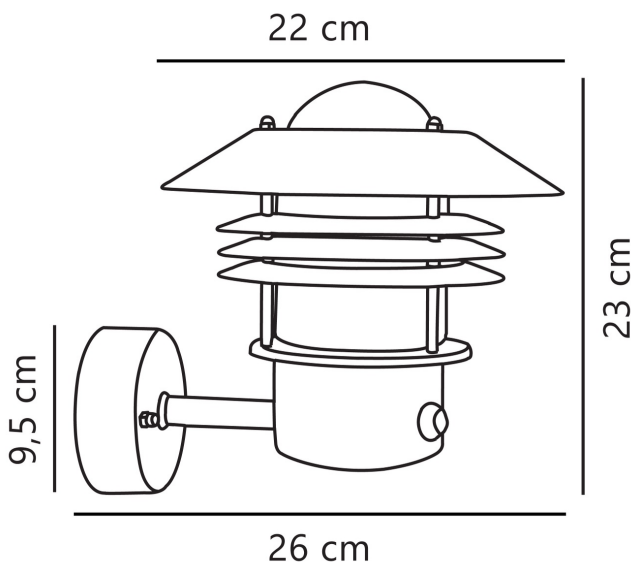

Nordlux - Vejers - 25101003 - Black Clear Glass IP54 Outdoor Sensor Wall Light

REFERENCE

- SKU: FCL-14346
- Supplier SKU: 25101003
- Barcode: 5701581176072

DESCRIPTION

A classic light fixture from Nordlux, suitable for mounting in the driveway, at the entrance, on the terrace, or on the patio. This model is designed with an upward facing lampshade. The built-in sensor ensures that the light turns on automatically when it detects motion nearby. At the same time, it ensures that the light is not turned on unnecessarily.

CATEGORY

- Brand: Nordlux
- Family: Vejers
- Category: Outdoor Lighting / Wall / Sensor

APPEARANCE

- Base: Black Paint
- Shade: Clear Glass

DIMENSION

- Height: 230mm
- Width: 220mm
- Depth: 260mm
- Weight: 1.39kg

LIGHT SOURCE

- Lamp included: No
- Lamp detail: 60W Max E27 ES (required)
- Dimmable
- Energy class: Not applicable
- Switch: No

SPECIFICATION

- Ingress protection: IP54
- Sensor: PIR Motion Sensor
- Class: Class I - Single Insulated, Earthed
- Voltage: 240V