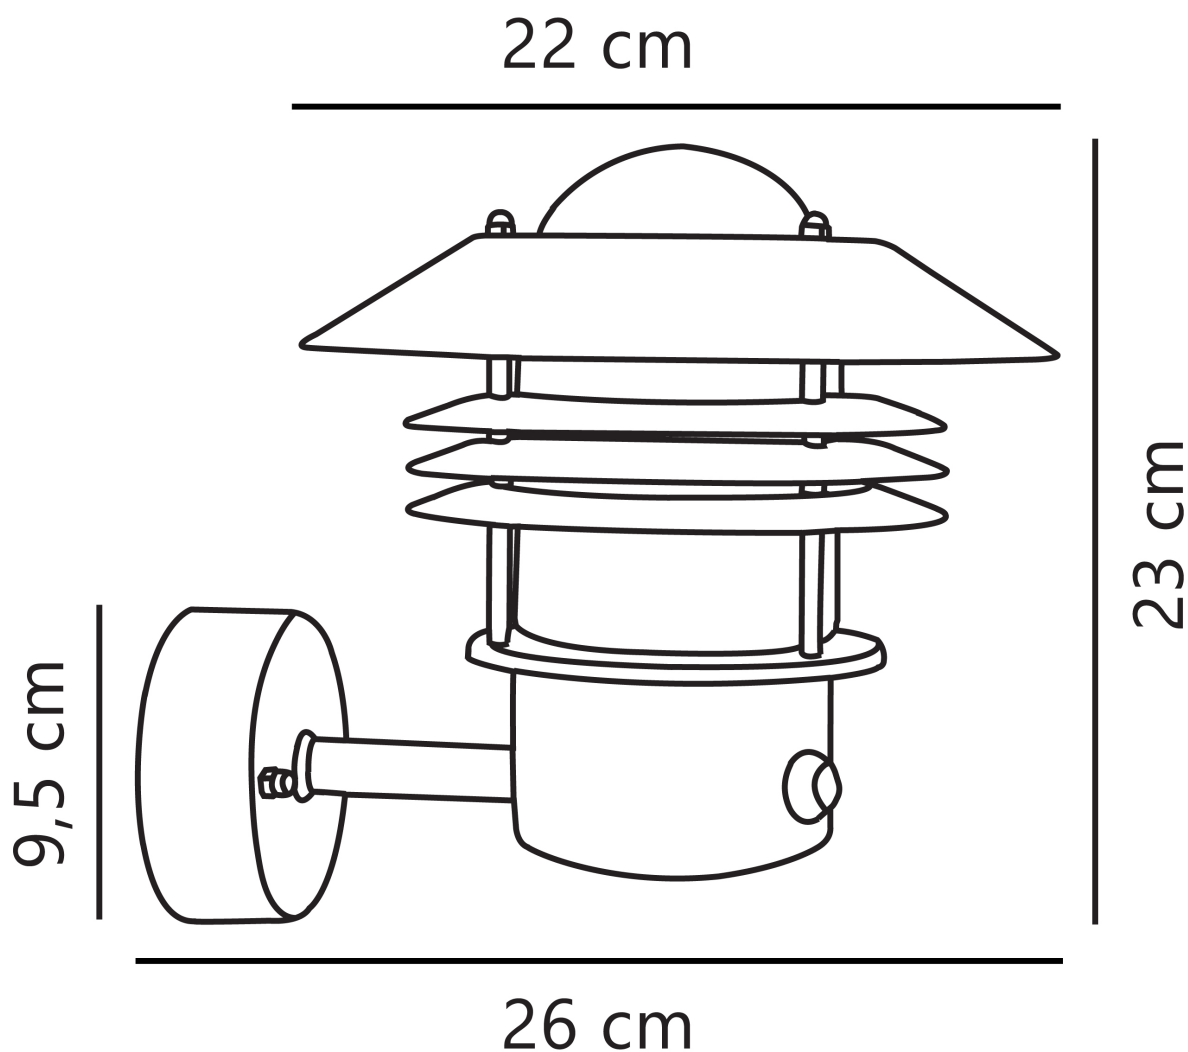

Nordlux - Vejers - 25101003 - Black Clear Glass IP54 Outdoor Sensor Wall Light

CONTACT