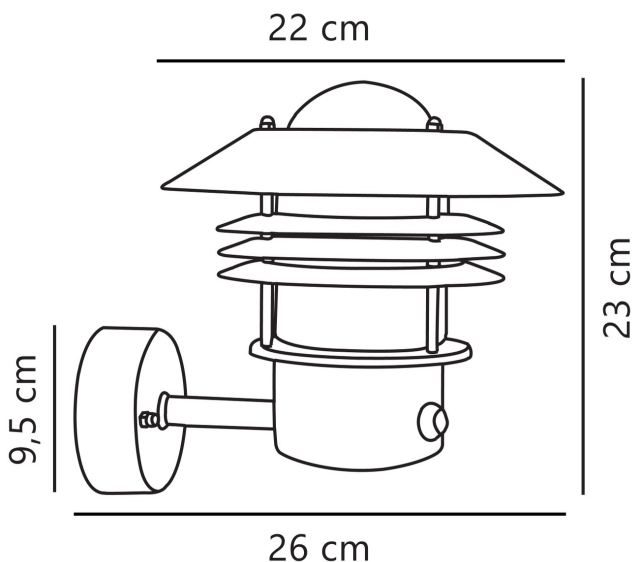

Nordlux - Vejers - 25101031 - Galvanized Steel Clear Glass IP54 Outdoor Sensor Wall Light

REFERENCE

- SKU: FCL-14347
- Supplier SKU: 25101031
- Barcode: 5701581174078

DESCRIPTION

A classic light fixture from Nordlux, suitable for mounting in the driveway, at the entrance, on the terrace, or on the patio. This model is designed with an upward facing lampshade. The built-in sensor ensures that the light turns on automatically when it detects motion nearby. At the same time, it ensures that the light is not turned on unnecessarily.

The galvanised finish makes the light fixture resistant to the Nordic climate. We recommend light fixtures in galvanised steel for coastal areas.

CATEGORY

- Brand: Nordlux
- Family: Vejers
- Category: Outdoor Lighting / Wall / Sensor

APPEARANCE

- Base: Galvanized Steel
- Shade: Clear Glass

DIMENSION

- Height: 230mm
- Width: 220mm
- Depth: 260mm
- Weight: 1.57kg

LIGHT SOURCE

- Lamp included: No
- Lamp detail: 60W Max E27 ES (required)
- Dimmable
- Energy class: Not applicable
- Switch: No

SPECIFICATION

- Ingress protection: IP54
- Sensor: PIR Motion Sensor
- Class: Class I - Single Insulated, Earthed
- Voltage: 240V

CONTACT