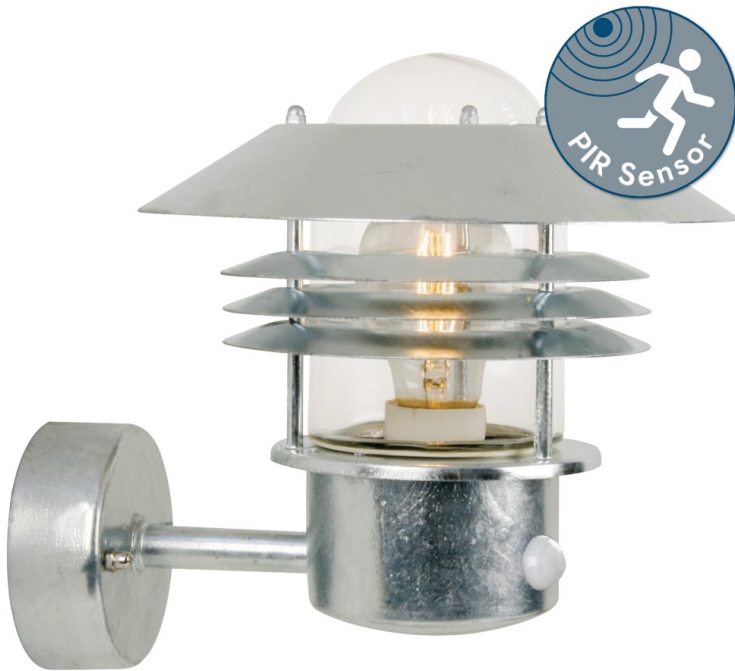

Nordlux - Vejers - 25101031 - Galvanized Steel Clear Glass IP54 Outdoor Sensor Wall Light

REFERENCE

- SKU: FCL-14347
- Supplier SKU: 25101031
- Barcode: 5701581174078

DESCRIPTION

A classic light fixture from Nordlux, suitable for mounting in the driveway, at the entrance, on the terrace, or on the patio. This model is designed with an upward facing lampshade. The built-in sensor ensures that the light turns on automatically when it detects motion nearby. At the same time, it ensures that the light is not turned on unnecessarily.

The galvanised finish makes the light fixture resistant to the Nordic climate. We recommend light fixtures in galvanised steel for coastal areas.

CATEGORY

- Brand: Nordlux
- Family: Vejers
- Category: Outdoor Lighting / Wall / Sensor

APPEARANCE

- Base: Galvanized Steel
- Shade: Clear Glass

DIMENSION

- Height: 230mm
- Width: 220mm
- Depth: 260mm
- Weight: 1.57kg

LIGHT SOURCE

- Lamp included: No
- Lamp detail: 60W Max E27 ES (required)
- Dimmable
- Energy class: Not applicable
- Switch: No

SPECIFICATION

- Ingress protection: IP54
- Sensor: PIR Motion Sensor
- Class: Class I - Single Insulated, Earthed
- Voltage: 240V

CONTACT