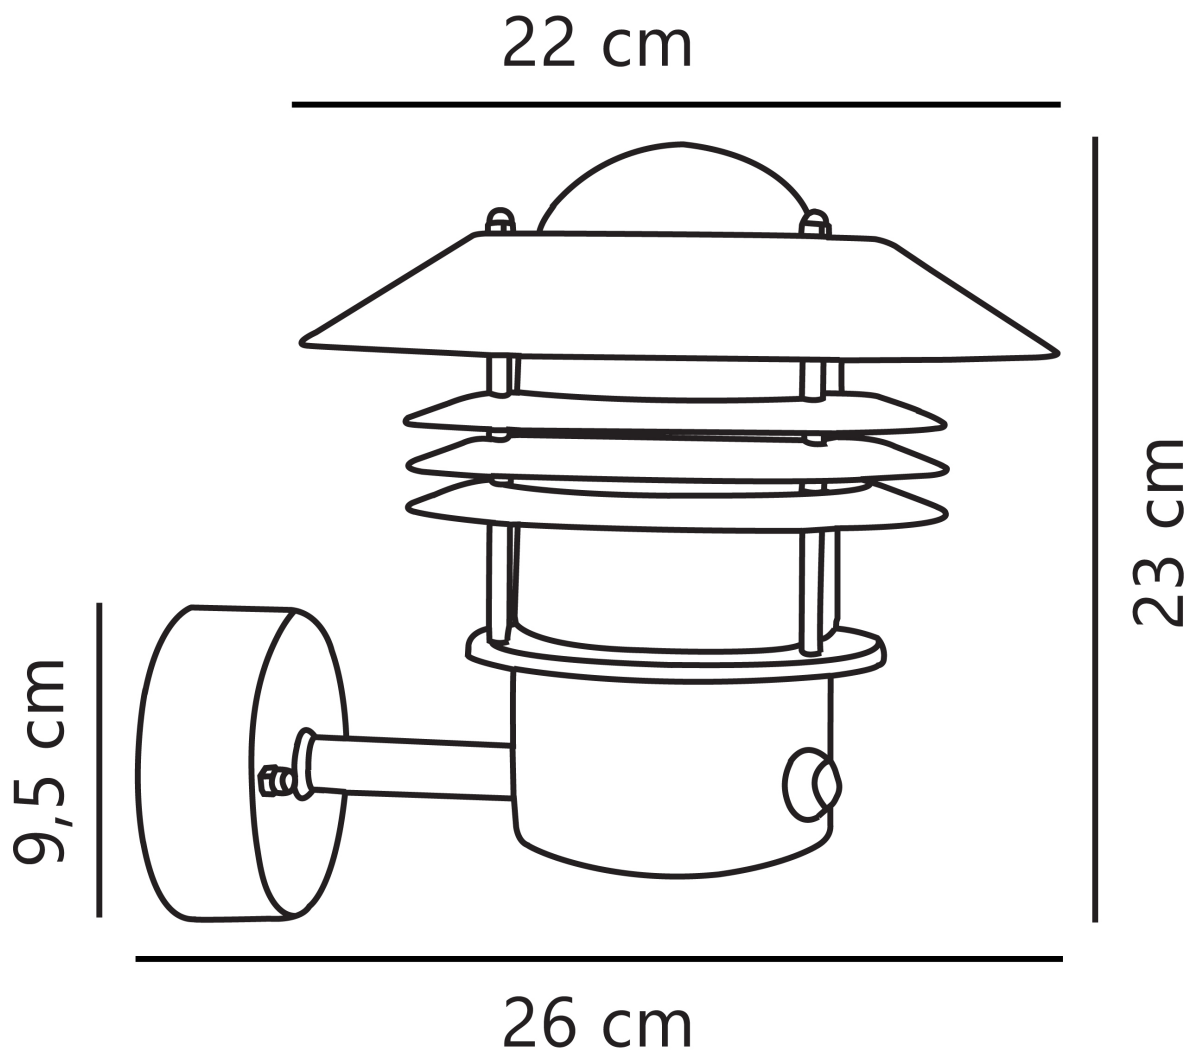

Nordlux - Vejers - 25101031 - Galvanized Steel Clear Glass IP54 Outdoor Sensor Wall Light

CONTACT