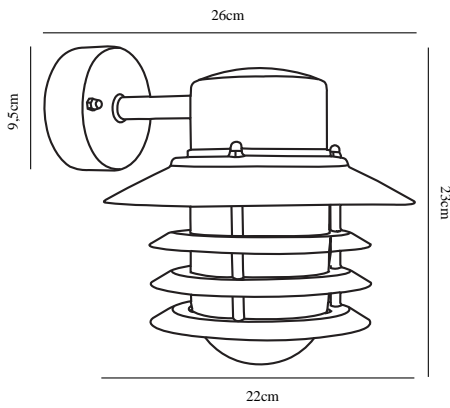

VEJERS DOWN | WALL LIGHT | BLACK

74471003

nordlux®

Voltage (V): 230 Volt
IP degree: IP54
Maximum bulb wattage (W): 60W
Class (Class 1, Class 2, Class 3):
Class 1 (Earth contact)
Bulb base: E27
Parallel connection: True

Height (cm): 23
Shade Diameter (cm): 22
Projection (cm): 26
EAN: 5701581210677
TUN: 5353048
Item Number: 74471003

Pcs Per Master Carton: 3
Sales Box Height (cm): 24
Sales Box Width(cm): 24
Sales Box Depth (cm): 24
Sales Box Volume m³ : 0.0138
Product net weight (kg): 1.327

Primary material: Metal
Secondary material: Glass
Color of the Glass: Clear
Suitable for Seaside: No
Color: Black

• Built-in parallel connection

A classic light fixture from Nordlux, suitable for mounting in the driveway, at the entrance, on the terrace, or on the patio. This model is designed with a downward facing shade.