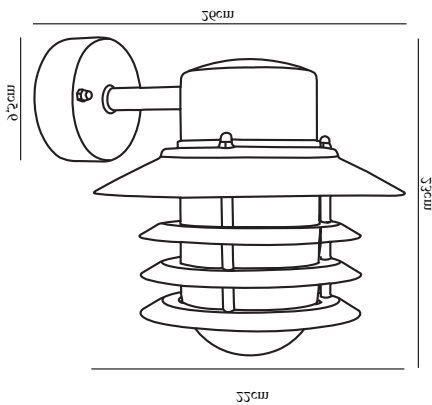

VEJERS DOWN | WALL LIGHT | GALVANIZED

74461031

nordlux®

Voltage (V): 230 Volt
IP degree: IP54
Maximum bulb wattage (W): 60W
Class (Class 1, Class 2, Class 3):
Class 1 (Earth contact)
Bulb base: E27
Parallel connection: True

Height (cm): 23
Shade Diameter (cm): 22
Projection (cm): 8.2
EAN: 5701581210578
TUN: 5353047
Item Number: 74461031
Pcs Per Master Carton: 3

Sales Box Height (cm): 24
Sales Box Width (cm): 24
Sales Box Depth (cm): 24
Sales Box Volume m³: 0.0138
Product net weight (kg): 1.327