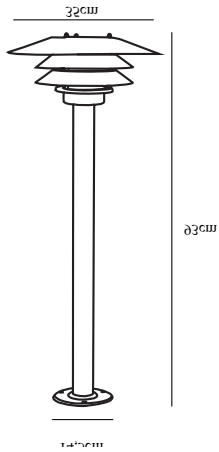

# VENØ | GARDEN LIGHT | COPPER

10600725

nordlux®

Voltage (V): 230 Volt  
IP degree: IP54  
Maximum bulb wattage (W): 60W  
Class (Class 1, Class 2, Class 3):  
Class 2 (Double isolated)  
Bulb base: E27  
Parallel connection: True

Height (cm): 93  
Tube Diameter (cm): 5  
Shade Diameter (cm): 35  
Outdoor base dimension (cm): 15

EAN: 5702376007250  
TUN: 5138006  
Item Number: 10600725

Pcs Per Master Carton: 3  
Sales Box Height (cm): 23.5  
Sales Box Width (cm): 38.5  
Sales Box Depth (cm): 84.5  
Sales Box Volume m<sup>3</sup> : 0.0765  
Product net weight (kg): 4.1

Primary material: Copper  
Secondary material: Plastic  
Color of the Glass: Clear  
Suitable for Seaside: Yes  
Color: Copper

- Build-in parallel connection • Can be mounted on Nordlux base unit
- Durable material that is well-suited for harsh weather • 15 year warranty on extensive corrosion