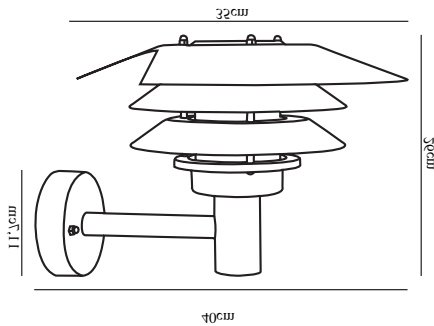

# VENØ | WALL LIGHT | COPPER

10600625

nordlux®

Voltage (V): 230 Volt  
IP degree: IP54  
Maximum bulb wattage (W): 60W  
Class (Class 1, Class 2, Class 3):  
Class 1 (Earth contact)  
Bulb base: E27  
Parallel connection: True

Height (cm): 26  
Shade Diameter (cm): 35  
Projection (cm): 40  
EAN: 5702376006253  
TUN: 5138008  
Item Number: 10600625

Pcs Per Master Carton: 3  
Sales Box Height (cm): 37  
Sales Box Width(cm): 38.6  
Sales Box Depth (cm): 23.5  
Sales Box Volume m<sup>3</sup> : 0.0336  
Product net weight (kg): 1.7