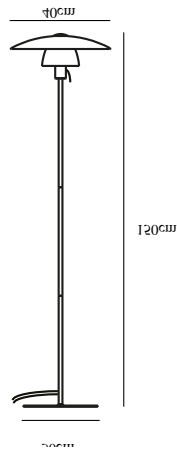

VERONA | FLOOR LAMP | BLACK

2010884001

nordlux®

Voltage (V): 230 Volt
IP degree: IP20
Maximum bulb wattage (W): 25W
Class (Class 1, Class 2, Class 3):
Class 2 (Double isolated)
Bulb base: E27
Switch placement: On the fixture

Primary material: Glass
Secondary material: Metal
Color of the Glass: Opal white
Color of the cable: Black
Length of the cable (cm): 150
Surface material of the cable:
Textile
Is the cable replaceable: False
Color: Black

Height (cm): 150
Width (cm): 40
Tube Diameter (cm): 1.55
Shade Diameter (cm): 40
Outdoor base dimension (cm): 30
Length (cm): 40

EAN: 5704924001659
TUN: 2100609
Item Number: 2010884001
Pcs Per Master Carton: 2

Sales Box Height (cm): 46
Sales Box Width(cm): 25.5
Sales Box Depth (cm): 46
Sales Box Volume m³ : 0.054
Product net weight (kg): 5.1

- Contemporary classic style
- Mouth blown opal glass that emits a soft light
- Elegant on/off string on the socket