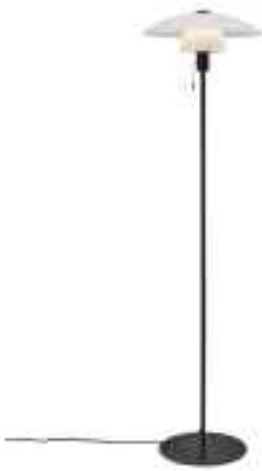

VERONA | FLOOR LAMP | BLACK

2010884001

nordlux®

Voltage (V): 230 Volt
IP degree: IP20
Maximum bulb wattage (W): 25W
Class (Class 1, Class 2, Class 3):
Class 2 (Double isolated)
Bulb base: E27
Switch placement: On the fixture

Primary material: Glass
Secondary material: Metal
Color of the Glass: Opal white
Color of the cable: Black
Length of the cable (cm): 150
Surface material of the cable:
Textile
Is the cable replaceable: False
Color: Black

Height (cm): 150
Width (cm): 40
Tube Diameter (cm): 1.55
Shade Diameter (cm): 40
Outdoor base dimension (cm): 30
Length (cm): 40

EAN: 5704924001659
TUN: 2100609
Item Number: 2010884001
Pcs Per Master Carton: 2

Verona is a traditional series in a classic Scandinavian design. Verona is constructed of two beautiful opal white glass shades that ensure a nice even distribution of light into the room. Simultaneously, the contrast between the white opal glass and the matte black metal contributes to a modern look.