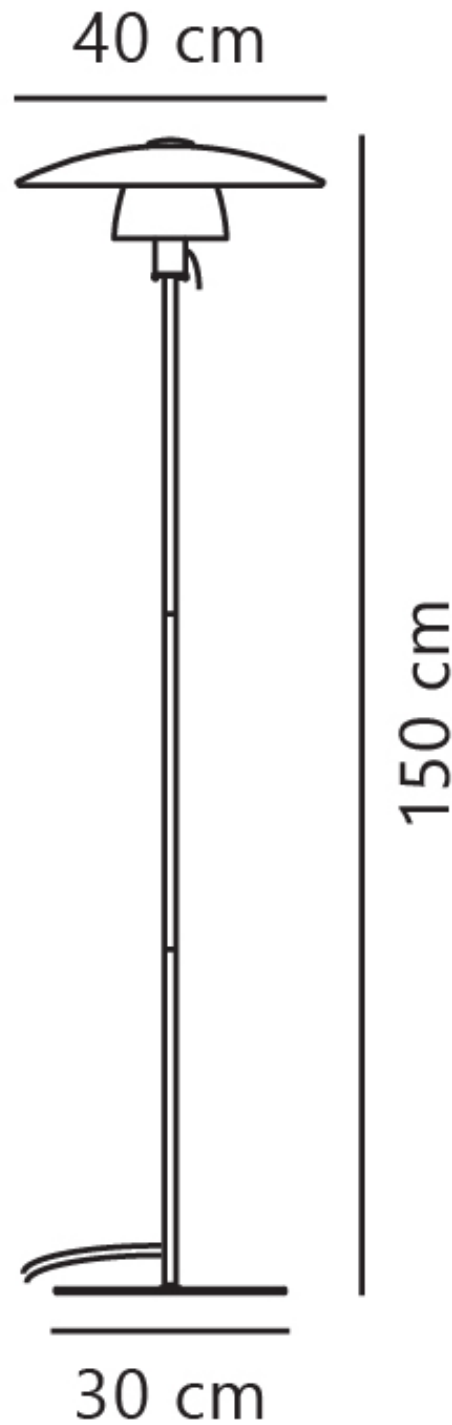

Nordlux - Verona - 2010884001 - Black Opal Glass Floor Lamp

CONTACT