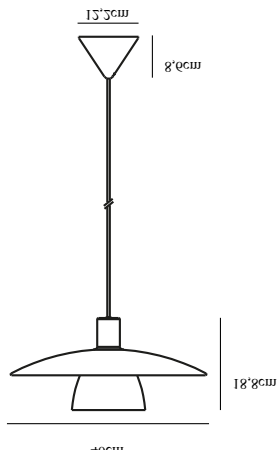

# VERONA | PENDANT | BLACK

2010863001

nordlux®

Voltage (V): 230 Volt  
IP degree: IP20  
Maximum bulb wattage (W): 40W  
Class (Class 1, Class 2, Class 3):  
Class 2 (Double isolated)  
Bulb base: E27

Primary material: Glass  
Secondary material: Metal  
Color of the Glass: Opal white  
Color of the cable: Black  
Length of the cable (cm): 200  
Surface material of the cable:  
Textile  
Is the cable replaceable: False  
Color: Black

Height (cm): 18.8  
Width (cm): 40  
Shade Diameter (cm): 40  
Length (cm): 40

EAN: 5704924001635  
TUN: 2100606  
Item Number: 2010863001  
Pcs Per Master Carton: 3

Sales Box Height (cm): 45.5  
Sales Box Width (cm): 18.5  
Sales Box Depth (cm): 45.5  
Sales Box Volume m<sup>3</sup>: 0.0383  
Product net weight (kg): 1.8

• Contemporary classic style • Matte mouth blown opal glass that emits a soft light

Verona is a traditional series in a classic Scandinavian design. Verona is constructed of two beautiful opal white glass shades that ensure a nice even distribution of light into the room. Simultaneously, the contrast between the white opal glass and the matte black metal contributes to a modern look.