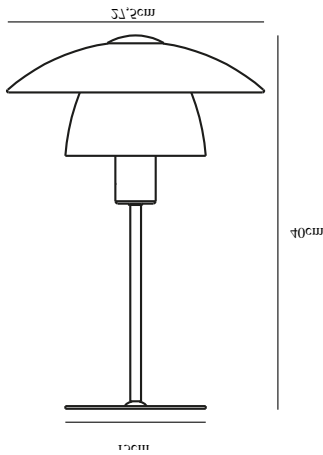

VERONA | TABLE LAMP | BLACK

2010875001

nordlux®

Voltage (V): 230 Volt
IP degree: IP20
Maximum bulb wattage (W): 15W
Class (Class 1, Class 2, Class 3):
Class 2 (Double isolated)
Bulb base: E27
Switch placement: On the fixture

Primary material: Glass
Secondary material: Metal
Color of the Glass: Opal white
Color of the cable: Black
Length of the cable (cm): 150
Surface material of the cable:
Textile
Is the cable replaceable: False
Color: Black

Height (cm): 40
Width (cm): 27.5
Tube Diameter (cm): 1.15
Shade Diameter (cm): 27.5
Outdoor base dimension (cm): 15
Length (cm): 27.5

EAN: 5704924001642
TUN: 2100608
Item Number: 2010875001
Pcs Per Master Carton: 3

Sales Box Height (cm): 36
Sales Box Width(cm): 19
Sales Box Depth (cm): 33.5
Sales Box Volume m³ : 0.0229
Product net weight (kg): 2.4

- Contemporary classic style
- Matte mouth blown opal glass that emits a soft light
- Elegant on/off string on the socket