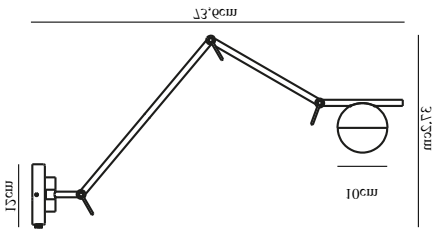

CONTINA | WALL LIGHT | BLACK

2010971003

nordlux®

Voltage (V): 230 Volt
IP degree: IP20
Maximum bulb wattage (W): 5W
Class (Class 1, Class 2, Class 3):
Class 2 (Double isolated)
Bulb base: G9
Switch placement: On the cable

Height (cm): 37.2
Width (cm): 12.5
Shade Diameter (cm): 10
Outdoor base dimension (cm): 12
Length (cm): 73.6
Tilt Angle (°): 165

Sales Box Height (cm): 48
Sales Box Width (cm): 13.5
Sales Box Depth (cm): 22.5
Sales Box Volume m³: 0.0146
Product net weight (kg): 1.01

Primary material: Metal
Secondary material: Glass
Color of the Glass: Opal white
Color of the cable: Black
Length of the cable (cm): 150
Surface material of the cable:
Textile
Is the cable replaceable: True
Color: Black

EAN: 5704924001727
TUN: 2100616
Item Number: 2010971003
Pcs Per Master Carton: 3

- Contemporary art deco style
- Matte white opal mouth blown glass
- Adjustable joints for perfect placement
- Can be used on both wall and ceiling