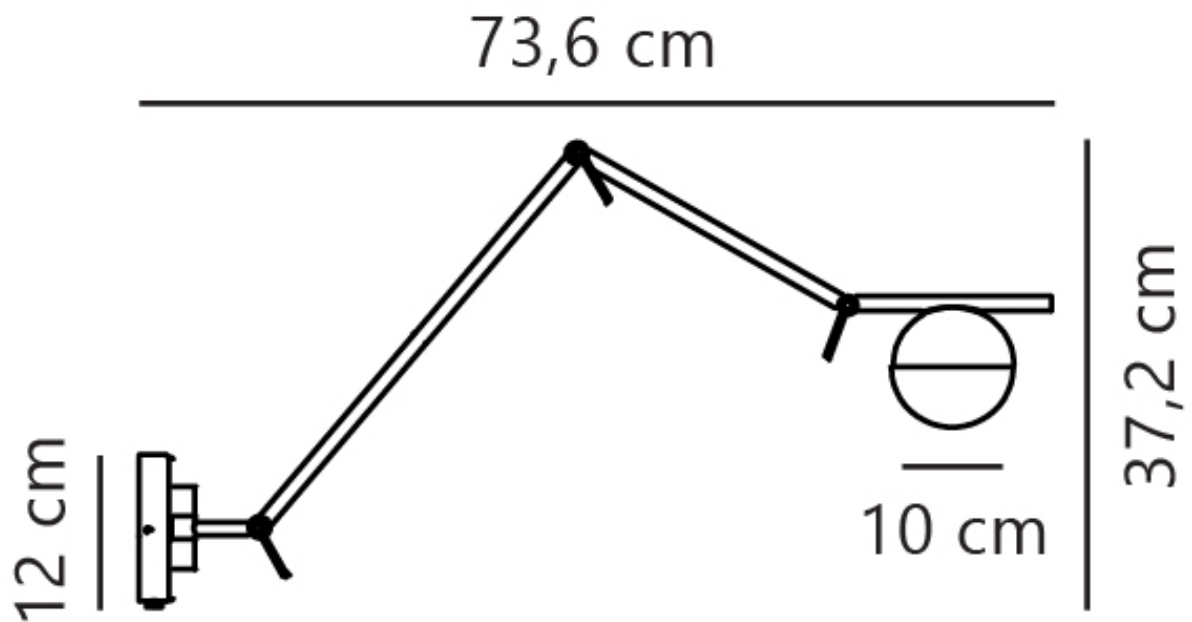

Nordlux - Contina - 2010971003 - Black Opal Glass Plug In Reading Wall Light

CONTACT