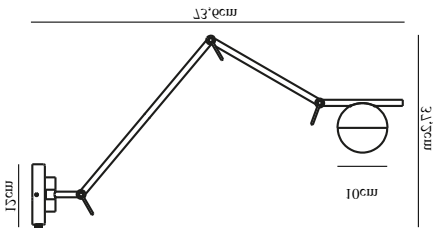

CONTINA | WALL LIGHT | BRASS

2010971035

nordlux®

Voltage (V): 230 Volt
IP degree: IP20
Maximum bulb wattage (W): 5W
Class (Class 1, Class 2, Class 3):
Class 2 (Double isolated)
Bulb base: G9
Switch placement: On the cable

Primary material: Metal
Secondary material: Glass
Color of the Glass: Opal white
Color of the cable: White
Length of the cable (cm): 150
Surface material of the cable:
Textile
Is the cable replaceable: True
Color: Brass

Height (cm): 37.2
Width (cm): 12.5
Shade Diameter (cm): 10
Outdoor base dimension (cm): 12
Lenght (cm): 73.6
Tilt Angle (°): 165

EAN: 5704924001734
TUN: 2100617
Item Number: 2010971035
Pcs Per Master Carton: 3

Sales Box Height (cm): 48
Sales Box Width(cm): 13.5
Sales Box Depth (cm): 22.5
Sales Box Volume m³ : 0.0146
Product net weight (kg): 1.04

- Contemporary art deco style
- Matte white opal mouth blown glass
- Adjustable joints for perfect placement
- Can be used on both wall and ceiling