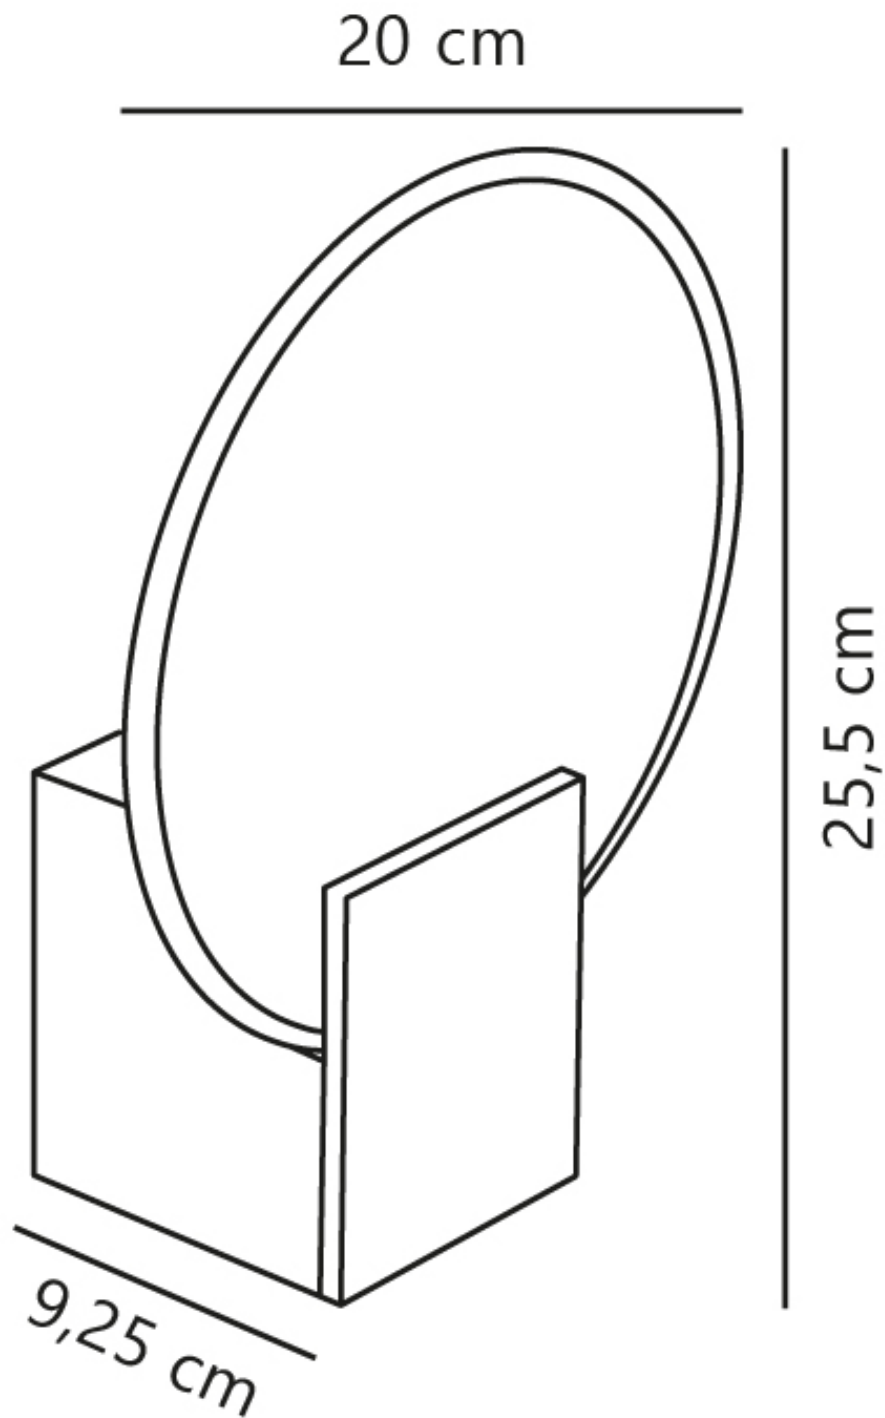

Nordlux - Hester - 2015391001 - LED White Frosted Glass IP44 Bathroom Wall Light