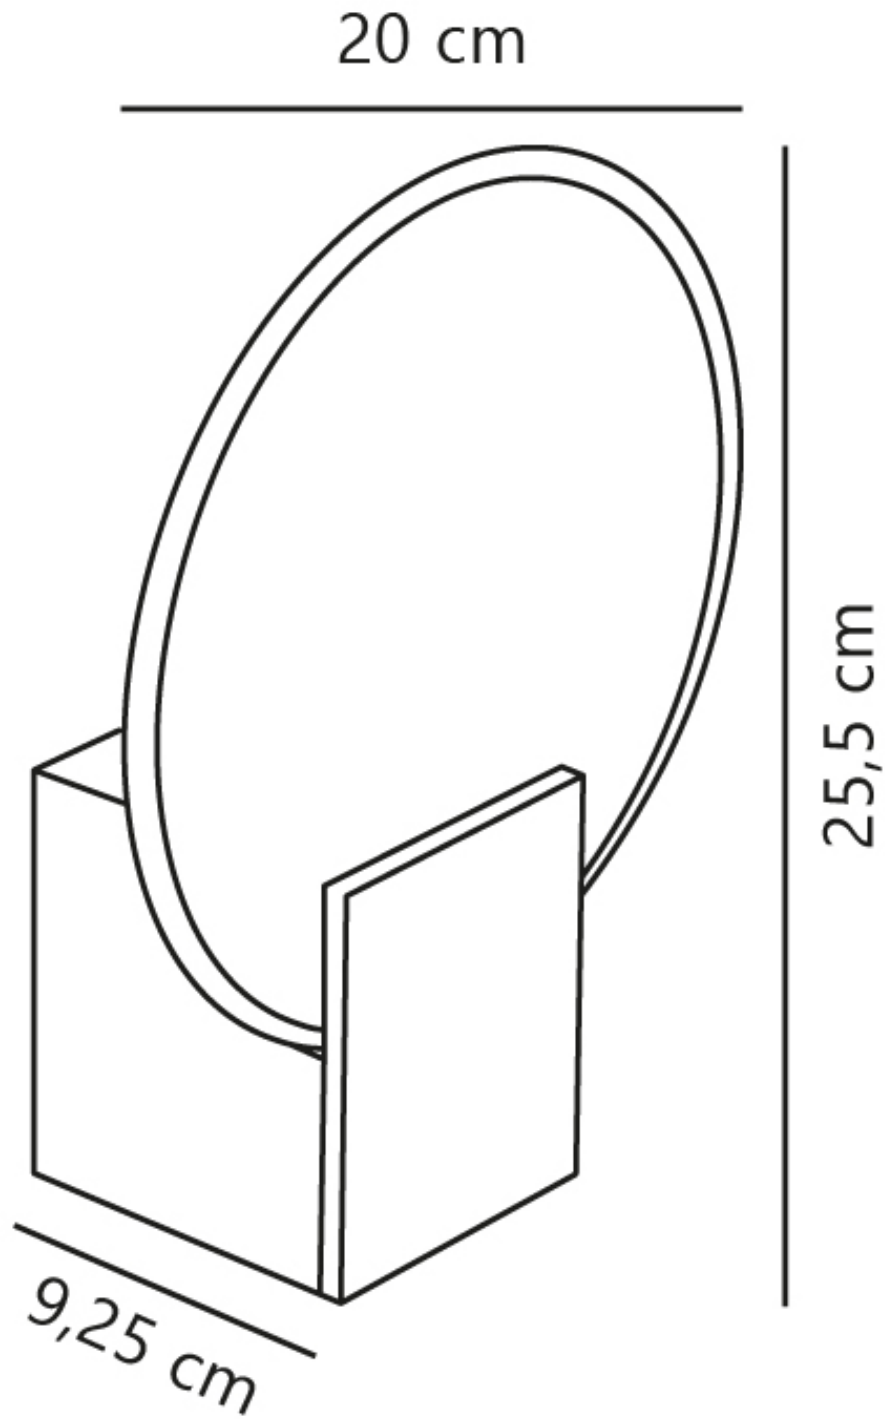

Nordlux - Hester - 2015391003 - LED Black Frosted Glass IP44 Bathroom Wall Light