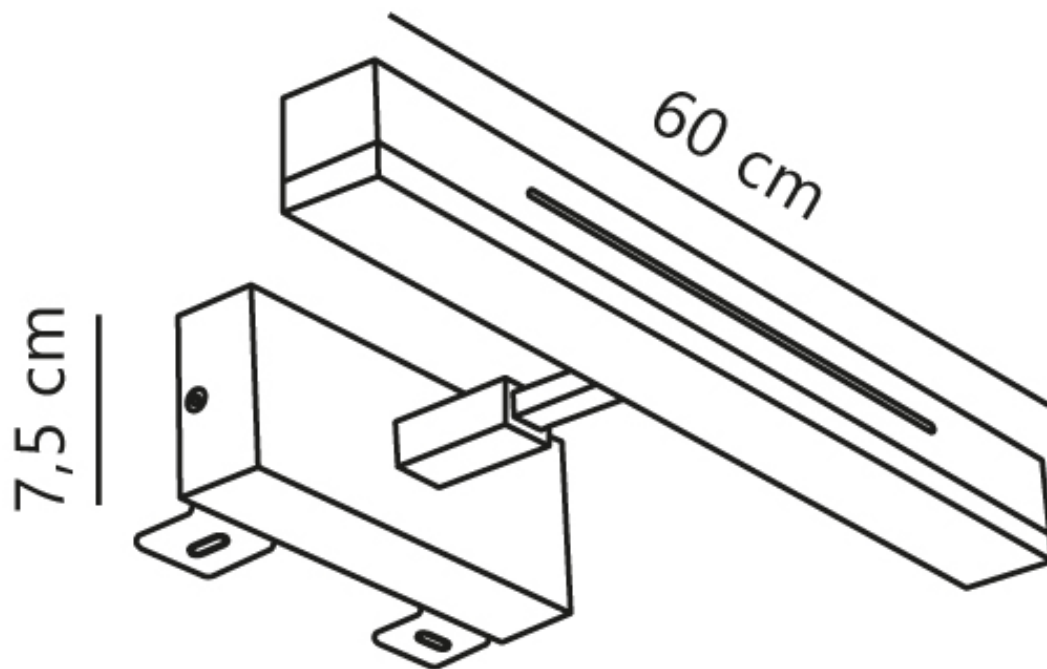

Nordlux - Otis 60 - 2015411001 - LED White IP44 Bathroom Strip Wall Light

CONTACT