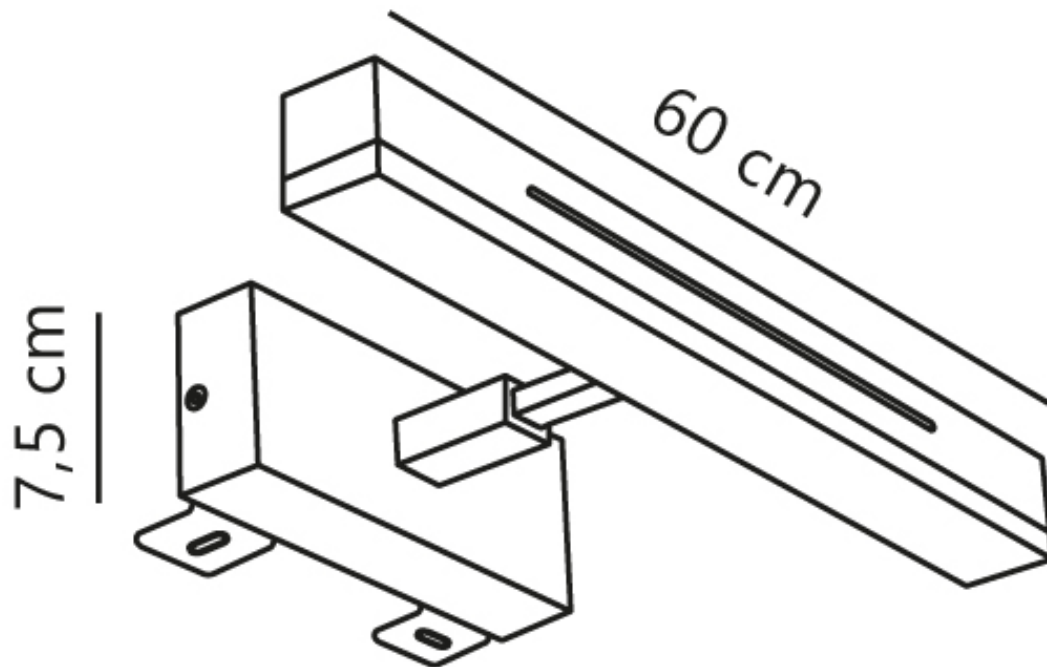

Nordlux - Otis 60 - 2015411033 - LED Chrome IP44 Bathroom Strip Wall Light