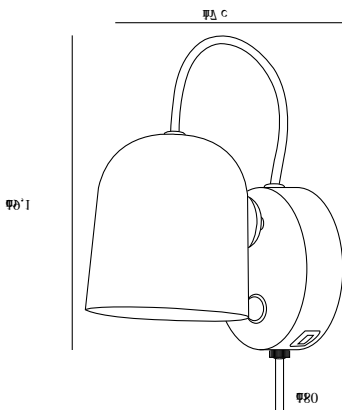

ANGLE GU10 | WALL LIGHT | BLACK

2120601003

Voltage (V): 230 Volt
IP degree: IP20
Maximum bulb wattage (W): 25W
Class (Class 1, Class 2, Class 3):
Class 2 (Double isolated)
Bulb base: GU10
Switch placement: On the fixture

Primary material: Metal
Secondary material: Plastic
Color of the cable: Black
Length of the cable (cm): 180
Surface material of the cable:
Textile
Is the cable replaceable: True
Color: Black

Height (cm): 19.1
Width (cm): 11
Shade Diameter (cm): 10.5
Shade Height (cm): 11.5
Outdoor base dimension (cm): 11
Length (cm): 17
Tilt Angle (°): 170
Turning Angle (°): 350

EAN: 5704924004155
Item Number: 2120601003
Pcs Per Master Carton: 3

Sales Box Height (cm): 21.5
Sales Box Width(cm): 16
Sales Box Depth (cm): 15
Sales Box Volume m³ : 0.0052
Product net weight (kg): 0.588

- Satin soft, matt surface
- Magnet for easy adjustment of the shade
- USB port for charging your phone or other device

Angle wall light by Danish designer Maria Berntsen is a modern and timeless design that fits perfectly as a bedside light or above the bathroom mirror. The lamp is carried out in a playful and interactive design with a magnetically attached shade that can easily be adjusted to fit your needs. Turn, tilt or move the shade for a directional or indirect light. A USB charging port on the side conveniently lets you charge your phone or other device.