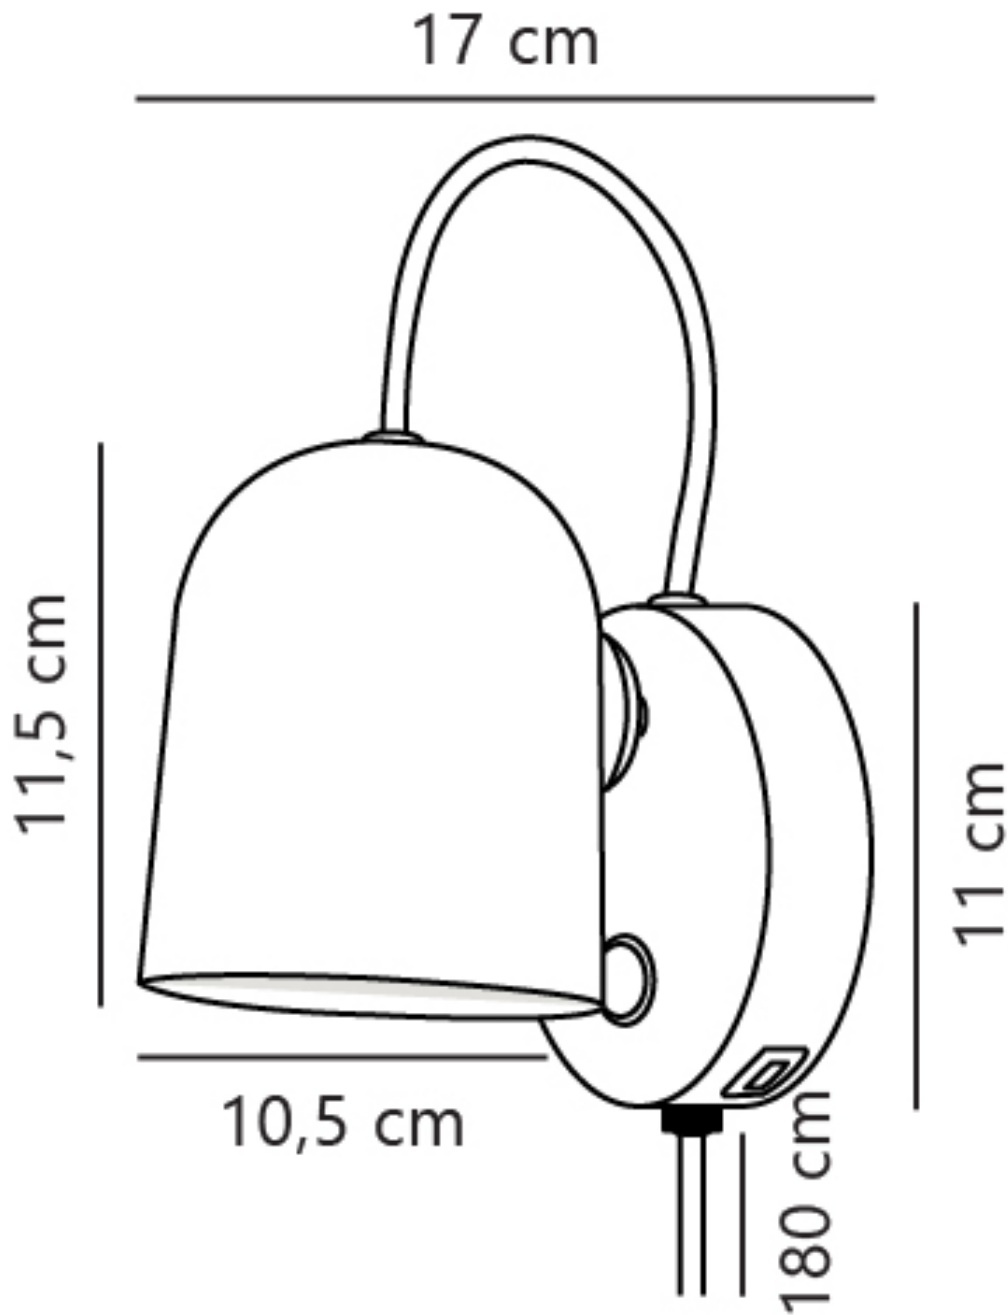

Nordlux - Angle - 2120601003 - Black USB Power Output Plug In Spotlight

CONTACT