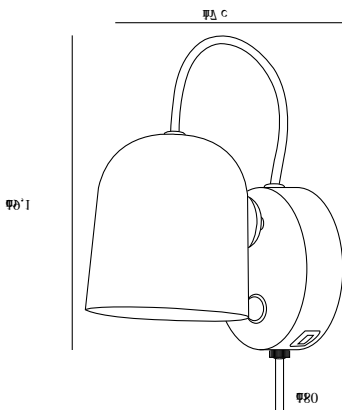

ANGLE GU10 | WALL LIGHT | WHITE/TELEGREY

2120601001

Voltage (V): 230 Volt
IP degree: IP20
Maximum bulb wattage (W): 25W
Class (Class 1, Class 2, Class 3):
Class 2 (Double isolated)
Bulb base: GU10
Switch placement: On the fixture

Primary material: Metal
Secondary material: Plastic
Color of the cable: White
Length of the cable (cm): 180
Surface material of the cable:
Textile
Is the cable replaceable: True
Color: White/Telegrey

Height (cm): 19.1
Width (cm): 11
Shade Diameter (cm): 10.5
Shade Height (cm): 11.5
Outdoor base dimension (cm): 11
Length (cm): 17
Tilt Angle (°): 170
Turning Angle (°): 350

EAN: 5704924004162
Item Number: 2120601001
Pcs Per Master Carton: 3

Sales Box Height (cm): 21.5
Sales Box Width (cm): 16
Sales Box Depth (cm): 15
Sales Box Volume m³: 0.0052
Product net weight (kg): 0.588

- Satin soft, matt surface
- Magnet for easy adjustment of the shade
- USB port for charging your phone or other device

Angle wall light by Danish designer Maria Berntsen is a modern and timeless design that fits perfectly as a bedside light or above the bathroom mirror. The lamp is carried out in a playful and interactive design with a magnetically attached shade that can easily be adjusted to fit your needs. Turn, tilt or move the shade for a directional or indirect light. A USB charging port on the side conveniently lets you charge your phone or other device.