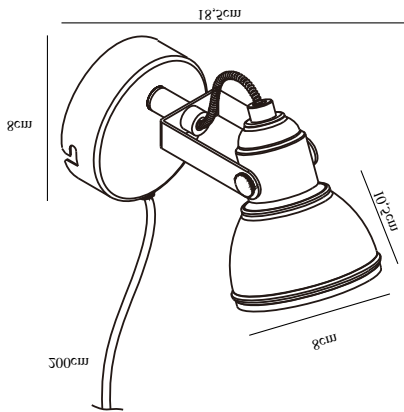

ASLAK | WALL LIGHT | BLACK

45721003

nordlux®

Voltage (V): 230 Volt
IP degree: IP20
Maximum bulb wattage (W): 35W
Class (Class 1, Class 2, Class 3):
Class 2 (Double isolated)
Bulb base: GU10
Dimmerable: Yes with compatible
bulb
Switch placement: On the cable

Color: Black
Height (cm): 10.5
Shade Diameter (cm): 8
Projection (cm): 18.5
EAN: 5701581368989
TUN: 1902410
Item Number: 45721003

Pcs Per Master Carton: 3
Sales Box Height (cm): 16
Sales Box Width(cm): 10
Sales Box Depth (cm): 14
Sales Box Volume m³ : 0.0022
Product net weight (kg): 0.35

Primary material: Metal
Color of the cable: Black
Length of the cable (cm): 200
Surface material of the cable:
Plastic
Is the cable replaceable: True

- Industrial style
- Tilting and turning shade
- Same color inside as outside