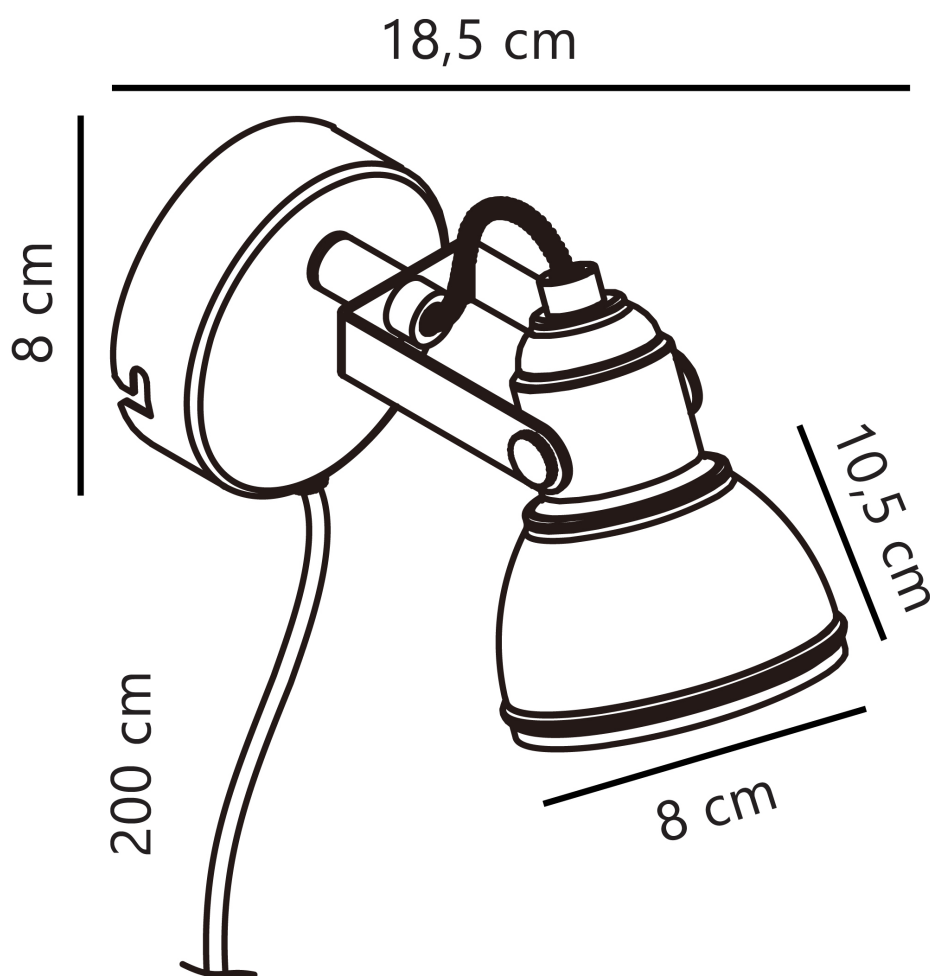

Nordlux - Aslak - 45721003 - Black Plug In Spotlight

CONTACT