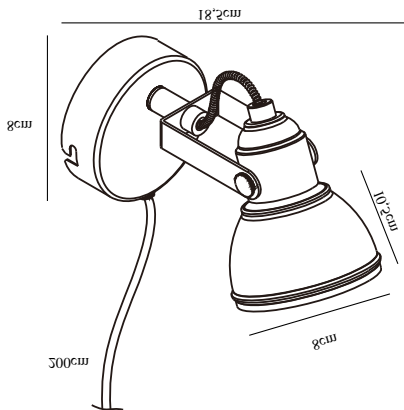

ASLAK | WALL LIGHT | WHITE

45721001

nordlux®

Voltage (V): 230 Volt
IP degree: IP20
Maximum bulb wattage (W): 35W
Class (Class 1, Class 2, Class 3):
Class 2 (Double isolated)
Bulb base: GU10
Dimmerable: Yes with compatible
bulb
Switch placement: On the cable

Color: White
Height (cm): 10.5
Shade Diameter (cm): 8
Projection (cm): 18.5
EAN: 5701581368880
TUN: 1902409
Item Number: 45721001

Pcs Per Master Carton: 3
Sales Box Height (cm): 15
Sales Box Width(cm): 24
Sales Box Depth (cm): 24
Sales Box Volume m³ : 0.0086
Product net weight (kg): 0.35

Primary material: Metal
Color of the cable: White
Length of the cable (cm): 200
Surface material of the cable:
Plastic
Is the cable replaceable: True

- Industrial style
- Tilting and turning shade
- Same color inside as outside