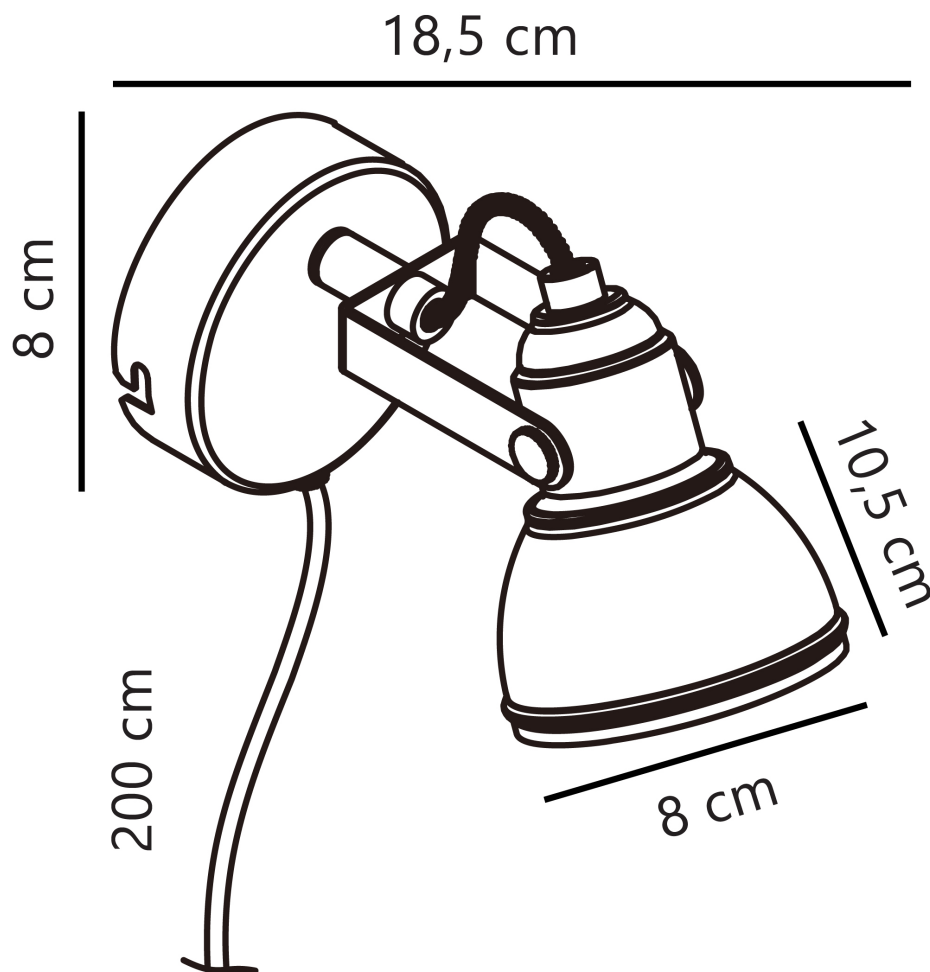

Nordlux - Aslak - 45721001 - White Plug In Spotlight

CONTACT