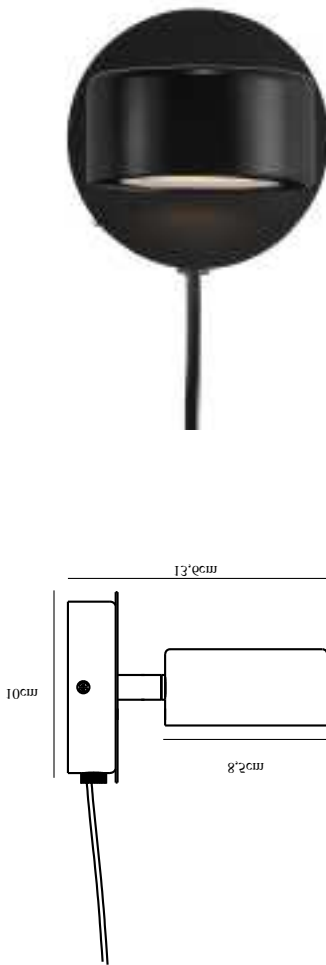

CLYDE | WALL LIGHT | BLACK

2010821003

nordlux®

Voltage (V): 230 Volt
IP degree: IP20
Class (Class 1, Class 2, Class 3):
Class 2 (Double isolated)
Bulb base: LED Module
Dimmerable: False
Switch placement: On the cable

Primary material: Metal
Secondary material: Plastic
Color of the cable: Black
Length of the cable (cm): 150
Surface material of the cable:
Textile
Is the cable replaceable: True
Color: Black

Height (cm): 10
Width (cm): 10
Shade Diameter (cm): 8.5
Projection (cm): 13.6
Tilt Angle (°): 320

EAN: 5704924001178
TUN: 2100603
Item Number: 2010821003
Pcs Per Master Carton: 3

Sales Box Height (cm): 14
Sales Box Width (cm): 12
Sales Box Depth (cm): 12
Sales Box Volume m³: 0.002
Product net weight (kg): 0.35

Brightness of light (Lumen): 350
Color Temperature (K): 2700
Ra-value : 80
Lifetime (h): 25000
Beam Angle (°) : 120
Energy Class: F
Actual Watt (W): 5.5

- Scandinavian minimalistic design • Moodmaker™ 3-step dimmable with memory function
- 350 lumen per lamp head
- Adjustable joint and flexible lamp head for a directional light • 5 year LED guarantee